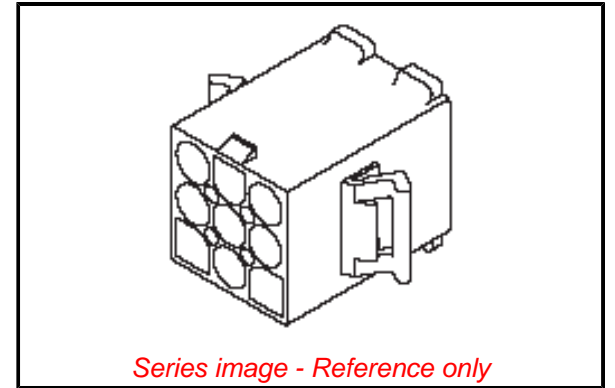

Documents:

[3D Model](#) [Product Specification PS-02-09 \(PDF\)](#)
[Drawing \(PDF\)](#) [RoHS Certificate of Compliance \(PDF\)](#)

Agency Certification

CSA LR19980
 UL E29179

General

Product Family Crimp Housings
 Series [3191](#)
 Application Power, Wire-to-Wire
 Comments Polarized to Mating Part
 Overview [Standard .093" Pin and Socket Connectors](#)
 Product Name Standard .093"
 UPC 800753872585

Physical

Circuits (maximum) 15
 Circuits Detail 3x5
 Color - Resin Natural
 Flammability 94V-0
 Gender Plug
 Glow-Wire Capable No
 Keying to Mating Part None
 Lock to Mating Part Yes
 Material - Resin Nylon
 Net Weight 17.783/g
 Number of Rows 3
 Packaging Type Bag
 Panel Mount No
 Pitch - Mating Interface 6.70mm
 Polarized to Mating Part Yes
 Stackable No
 Temperature Range - Operating -40°C to +105°C

Electrical

Current - Maximum per Contact 6.0A

Solder Process Data

Lead-free Process Capability N/A

Material Info

Engineering Number 3191-15P1-201

Reference - Drawing Numbers

Product Specification PS-02-09