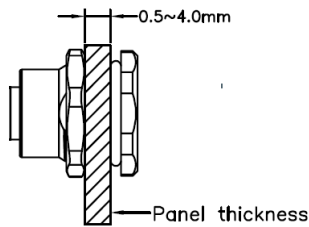

AI-T00206

(Receptacle, M12 Rear Mount, 5-Position Female Straight-Open, PG9 Threads, 22 AWG, 0.5M)

J1

Pin Out

J1	COLOR	J2
1	BROWN	OPEN
2	WHITE	
3	BLUE	
4	BLACK	
5	GRAY	

- Mueller's AI-T00206 is a cable assembly that has a 5-position rear mount M12 female receptacle to open end, 22 AWG, 2 meters.
- Shell size for connector: M12 (A Coding)
- Cable Material: UL 1569 22AWG Hook Up Wire
 - Overall length = 1.64' (0.5M)
- Shell: 18x18mm PG9 threaded rear mount
 - Material: Nickel Plated Brass
- Rating:
 - Voltage: 60V AC/DC
 - Current: 4 Amps
 - Ambient Temperature: -40°C to 85°C
- Standard: IEC 61076-2-101
- Waterproof: IP67/IP68
- RoHS 3 Compliant