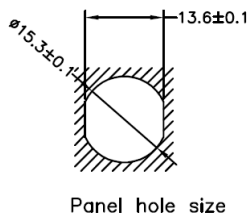

AI-T00206

(Receptacle, M12 Rear Mount, 5-Position Female Straight-Open, PG9 Threads, 22 AWG, 0.5M)

J1

Pin Out

J1	COLOR	J2
1	BROWN	OPEN
2	WHITE	
3	BLUE	
4	BLACK	
5	GRAY	

- Mueller's AI-T00206 is a cable assembly that has a 5-position rear mount M12 female receptacle to open end, 22 AWG, 2 meters.
- Shell size for connector: M12 (A Coding)
- Cable Material: UL 1569 22AWG Hook Up Wire
 - Overall length = 1.64' (0.5M)
- Shell: 18x18mm PG9 threaded rear mount
 - Material: Nickel Plated Brass
- Rating:
 - Voltage: 60V AC/DC
 - Current: 4 Amps
 - Ambient Temperature: -40°C to 85°C
- Standard: IEC 61076-2-101
- Waterproof: IP67/IP68
- RoHS 3 Compliant