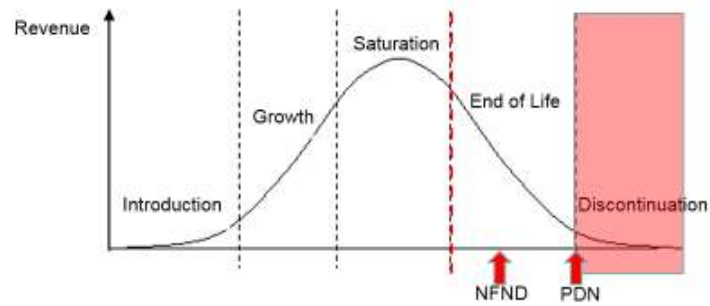

Light is OSRAM

Product Discontinuation (acc. JEDEC J-STD-048)
OS-PD-2018-025

1-Mar-2018

| | |
|-----------------------|---------------------------------|
| Last order: | 2-Sep-2018 |
| Last delivery: | 1-Mar-2019 |
| Reason: | Consolidation Product Portfolio |