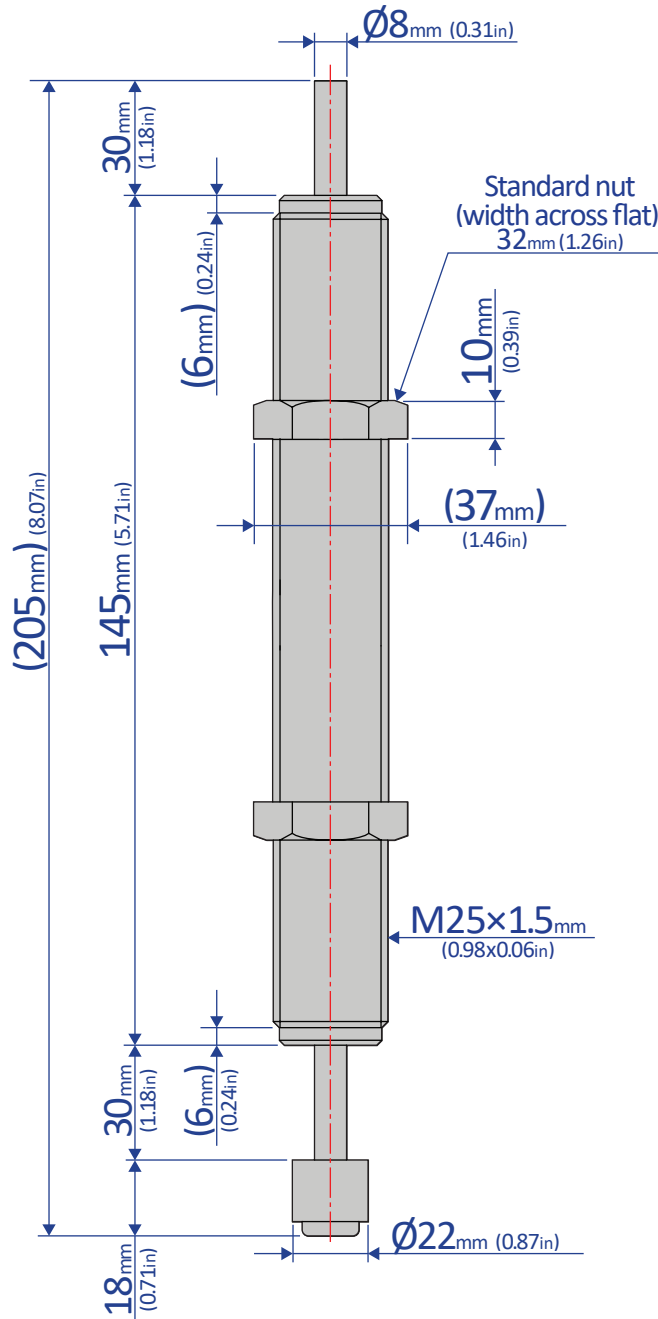

FW-2530M-S

SHOCK ABSORBER - FIXED

Bansbach
easylift[®]

50 West Drive • Melbourne, Florida 32904
(321) 253-1999 • www.easylift.com • www.damper.net