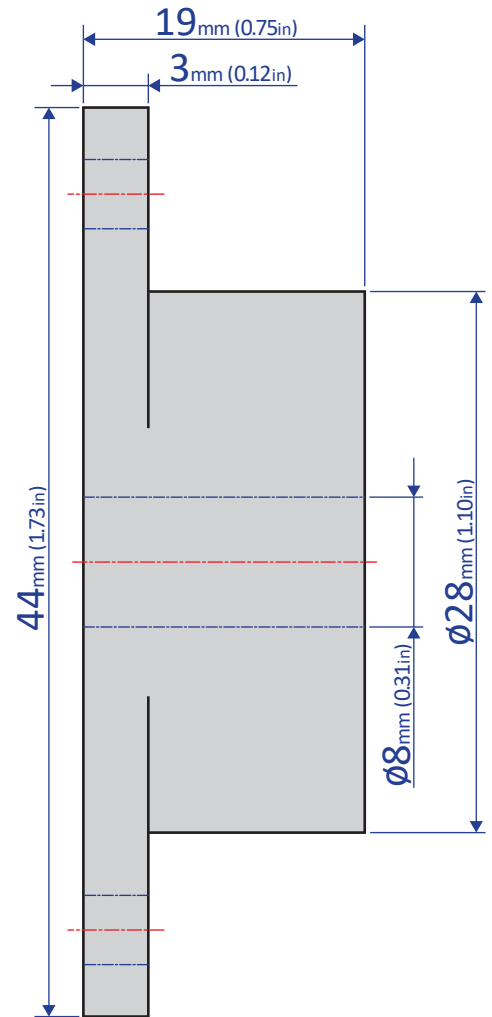

FFD-28FW Series

ROTARY/FRICTION DAMPER

Bansbach
easylift®

50 West Drive • Melbourne, Florida 32904
(321) 253-1999 • www.easylift.com • www.damper.net