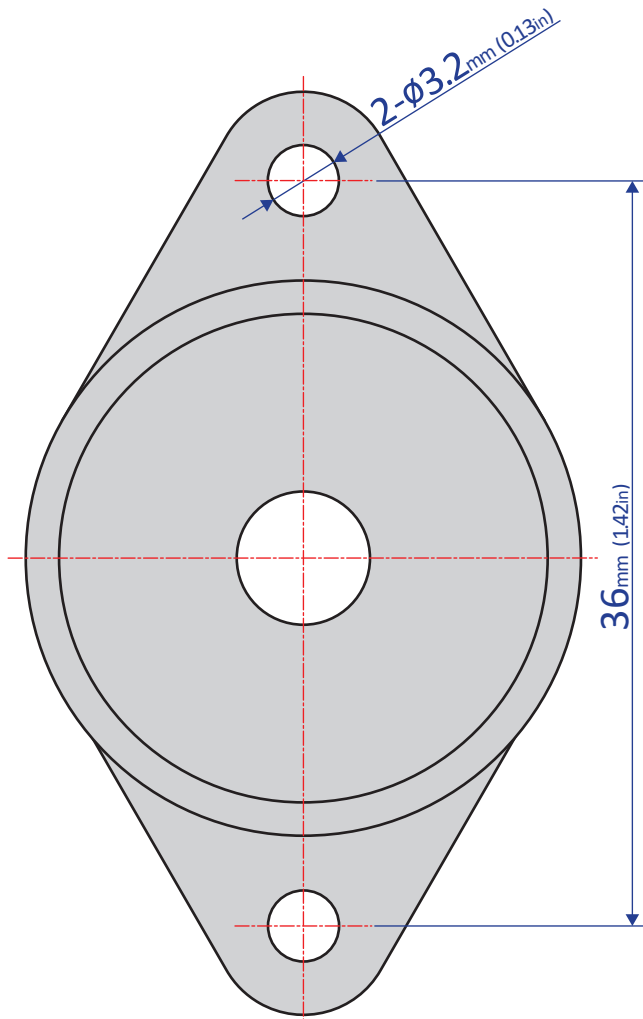

FFD-28FW Series

ROTARY/FRICTION DAMPER

Bansbach
easylift®

50 West Drive • Melbourne, Florida 32904
(321) 253-1999 • www.easylift.com • www.damper.net