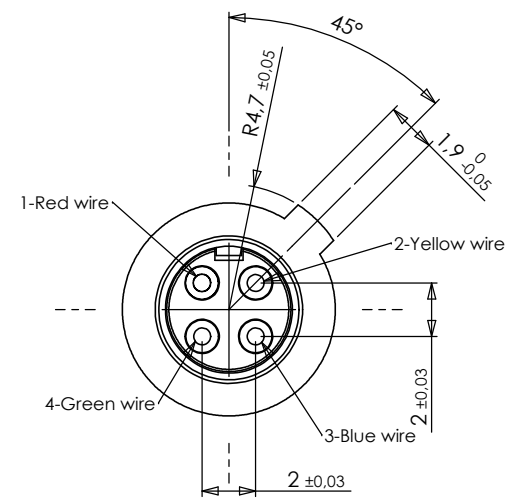

EX

A-A (5 : 1)

CABLE TYPE: ABS 1503 KD24
Reference document: ABS 0973
Wiring procedure: refer to NC 187-0108-08

Materials
 Body: Gold plated copper alloy
 Contacts: Gold plated copper alloy
 Crimp ferrule: Cold plated copper alloy
 Dielectric: PTFE

Size 24 contact

i	18/03/15	OE300315	SERIE	Bus Ethernet	DATE	27/01/04	VISA Creation Created	VISA Approval Approval
Revision	Date	Observations	DESIGNATION			REF : 187-0108-08		
ORIGINE : OE00451			#8 P QUADRAX CONTACT			P/N:		

Connecteurs Electriques Deutsch
 17, rue LAVOISIER - BP 117 - 27091 EVREUX CEDEX 9 - FRANCE

**FICHE TECHNIQUE
 TECHNICAL DATA SHEET**

204-19-A/F00