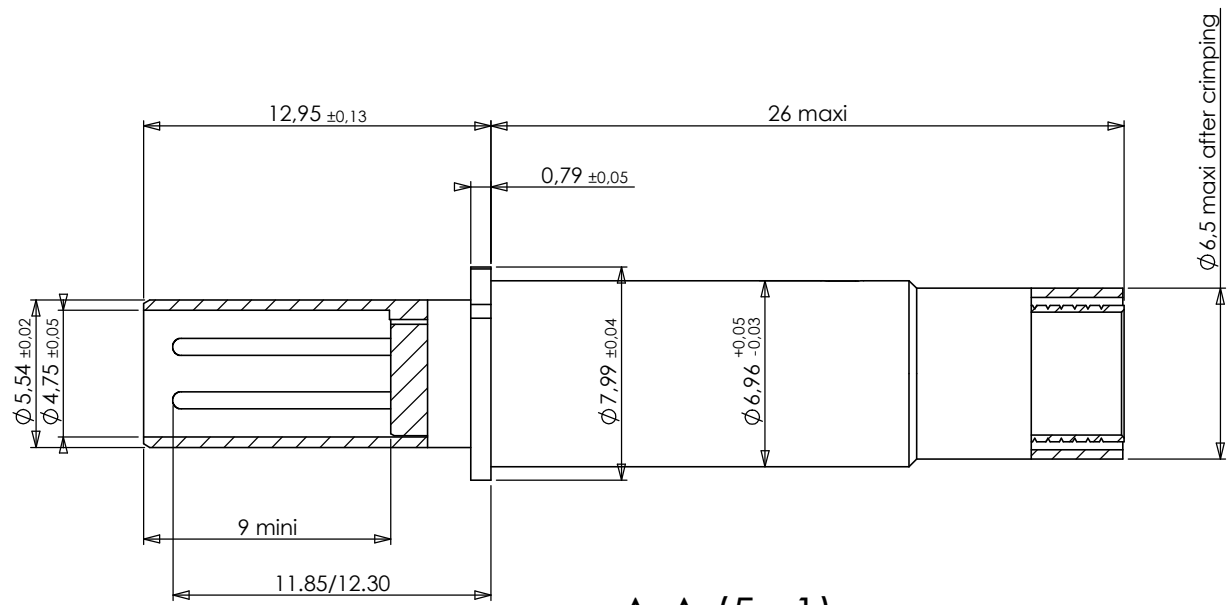

EX

A-A (5 : 1)

CABLE TYPE: ABS 1503 KD24
Reference document: ABS 0973
Wiring procedure: refer to NC 187-0108-08

Materials
 Body: Gold plated copper alloy
 Contacts: Gold plated copper alloy
 Crimp ferrule: Cold plated copper alloy
 Dielectric: PTFE

Size 24 contact

i	18/03/15	OE300315	SERIE	Bus Ethernet	DATE	27/01/04	VISA Creation Created	VISA Approval Approval
Revision	Date	Observations	DESIGNATION			REF : 187-0108-08		
ORIGINE : OE00451			#8 P QUADRAX CONTACT			P/N:		

Connecteurs Electriques Deutsch
 17, rue LAVOISIER - BP 117 - 27091 EVREUX CEDEX 9 - FRANCE

**FICHE TECHNIQUE
 TECHNICAL DATA SHEET**

204-19-A/F00