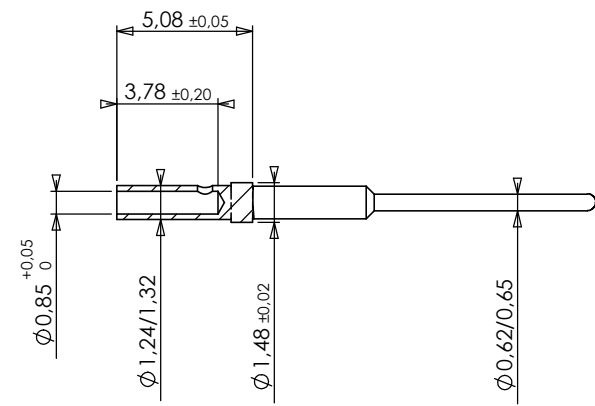

EX

A-A (5 : 1)

CABLE TYPE: ABS 1503 KD24
Reference document: ABS 0973
Wiring procedure: refer to NC 187-0108-08

Materials
 Body: Gold plated copper alloy
 Contacts: Gold plated copper alloy
 Crimp ferrule: Cold plated copper alloy
 Dielectric: PTFE

Size 24 contact

i	18/03/15	OE300315	SERIE	Bus Ethernet	DATE	27/01/04	VISA Creation Created	VISA Approval Approval
Revision	Date	Observations	DESIGNATION			REF : 187-0108-08		
ORIGINE : OE00451			#8 P QUADRAX CONTACT			P/N:		

Connecteurs Electriques Deutsch
 17, rue LAVOISIER - BP 117 - 27091 EVREUX CEDEX 9 - FRANCE

**FICHE TECHNIQUE
 TECHNICAL DATA SHEET**

204-19-A/F00