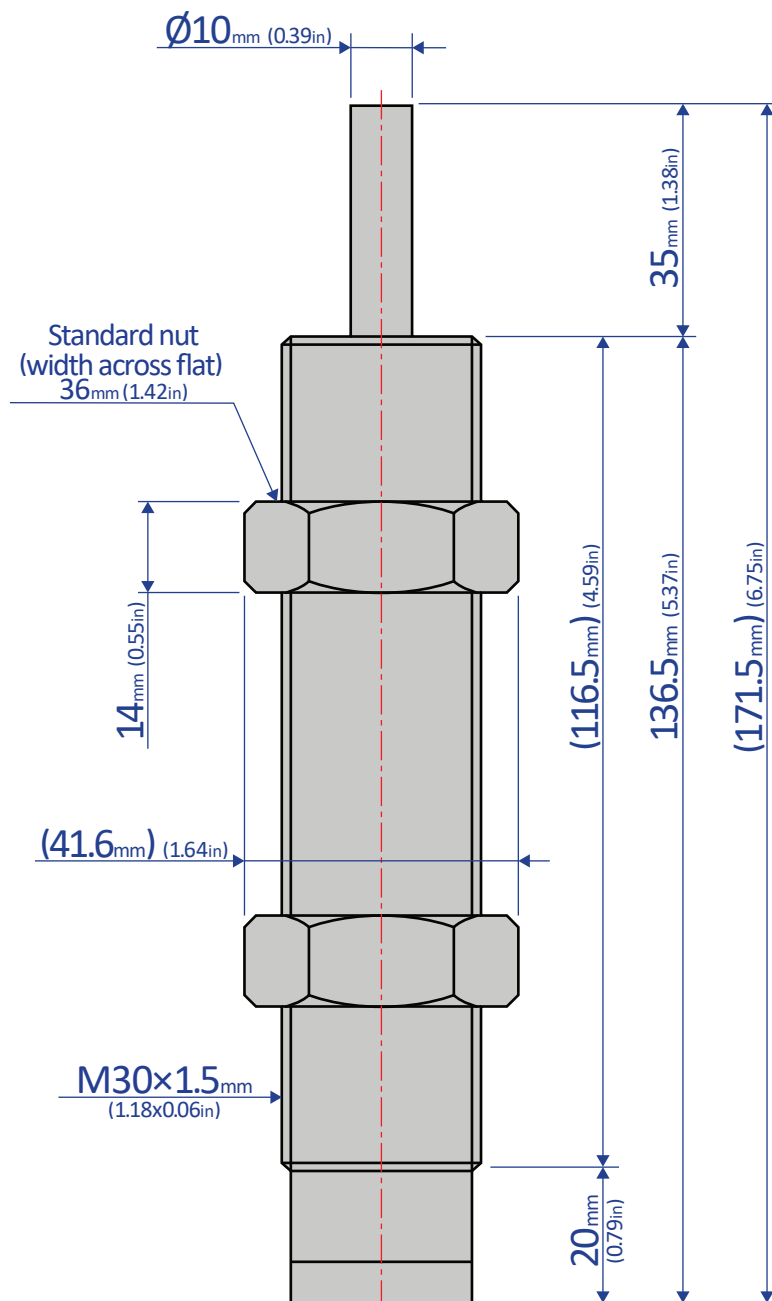

FK-3035M-S

SHOCK ABSORBER - FIXED

Bansbach
easylift[®]

50 West Drive • Melbourne, Florida 32904
(321) 253-1999 • www.easylift.com • www.damper.net