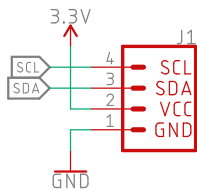

5V Boost

Power LED

GARMIN mechanical outline

Connectors

Released under the Creative Commons Attribution Share-Alike 4.0 License
<https://creativecommons.org/licenses/by-sa/4.0/>

TITLE: Qwiic_Lidar_Lite

Design by: Priyanka Makin