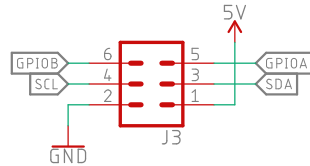

5V Boost

Power LED

GARMIN mechanical outline

Connectors

Released under the Creative Commons Attribution Share-Alike 4.0 License
<https://creativecommons.org/licenses/by-sa/4.0/>

TITLE: Qwiic_Lidar_Lite

Design by: Priyanka Makin