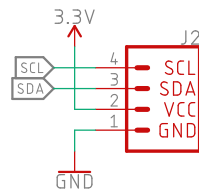

5V Boost

Power LED

GARMIN mechanical outline

Connectors

Released under the Creative Commons Attribution Share-Alike 4.0 License
<https://creativecommons.org/licenses/by-sa/4.0/>

TITLE: Qwiic_Lidar_Lite

Design by: Priyanka Makin