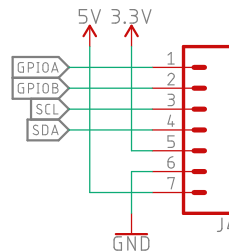

5V Boost

Power LED

GARMIN mechanical outline

Connectors

Released under the Creative Commons Attribution Share-Alike 4.0 License
<https://creativecommons.org/licenses/by-sa/4.0/>

TITLE: Qwiic_Lidar_Lite

Design by: Priyanka Makin