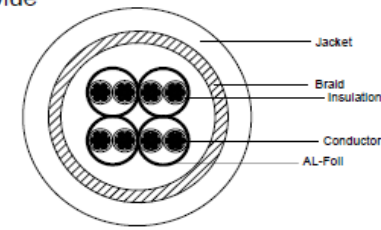

Electrical test:
Open/Short/intermittence: 100%

CN1	PIN OUT	WIRE COLOR	CN2
1	↔	WHITE	1
2	↔	ORANGE	2
3	↔	WHITE	3
6	↔	GREEN	6
4	↔	BLUE	4
5	↔	WHITE	5
7	↔	WHITE	7
8	↔	BROWN	8
SHELL		BRAID	SHELL

CN1	PIN OUT	WIRE COLOR	CN2
1	↔	ORANGE/WHITE	1
2	↔	ORANGE	2
3	↔	GREEN/WHITE	3
6	↔	GREEN	6
4	↔	BLUE	4
5	↔	BLUE/WHITE	5
7	↔	BROWN/WHITE	7
8	↔	BROWN	8
SHELL		BRAID	SHELL

⑥ *The PIN OUT is applied to cable length ≥10M

*The PIN OUT is applied to cable length <10M

NO.	NAME.	Q'TY	SPECIFICATION
④	AL-Foil	2	Double-sided conductive aluminum foil
④	Molding PVC	2	Molding PVC 65P
④	RJ45 CONN	2	RJ45 8P8C, Two Fork gold plated contacts 3u" with metal housing
④③	CABLE	1	CAT6 S/FTP(26AWG*1PR-A)*4+B(AM)+PVC OD:5.8±0.2mm

Scale	FREE	⑥	Add a PIN OUT for cable length ≥10M	19.08.2022	Luca	Date	Name	Customer-No.
TOLERANCE		⑤	Add length code	29.06.2022	Luca	Drawn	01.02.2016	Joanna
		④	Change the plant	12.04.2022	Luca	Approved	19.08.2022	Luca
		③	Update the cable description	01.11.2018	Segal			
DIM		TOL	②	Clarify the tolerance	23.08.2018	Segal		
			①	Add Grey color order code	11.08.2016	Ray		
Angle		TOL	Id.	Modification	Date	Name		

RoHS compliant
Unit: mm

1

2

3

4

5

6

7

ASSMANN WSW-No.
A-MCSSP60XXX/X
Drawing-No.
ASS 7542 CA rev06
Replace Sheet