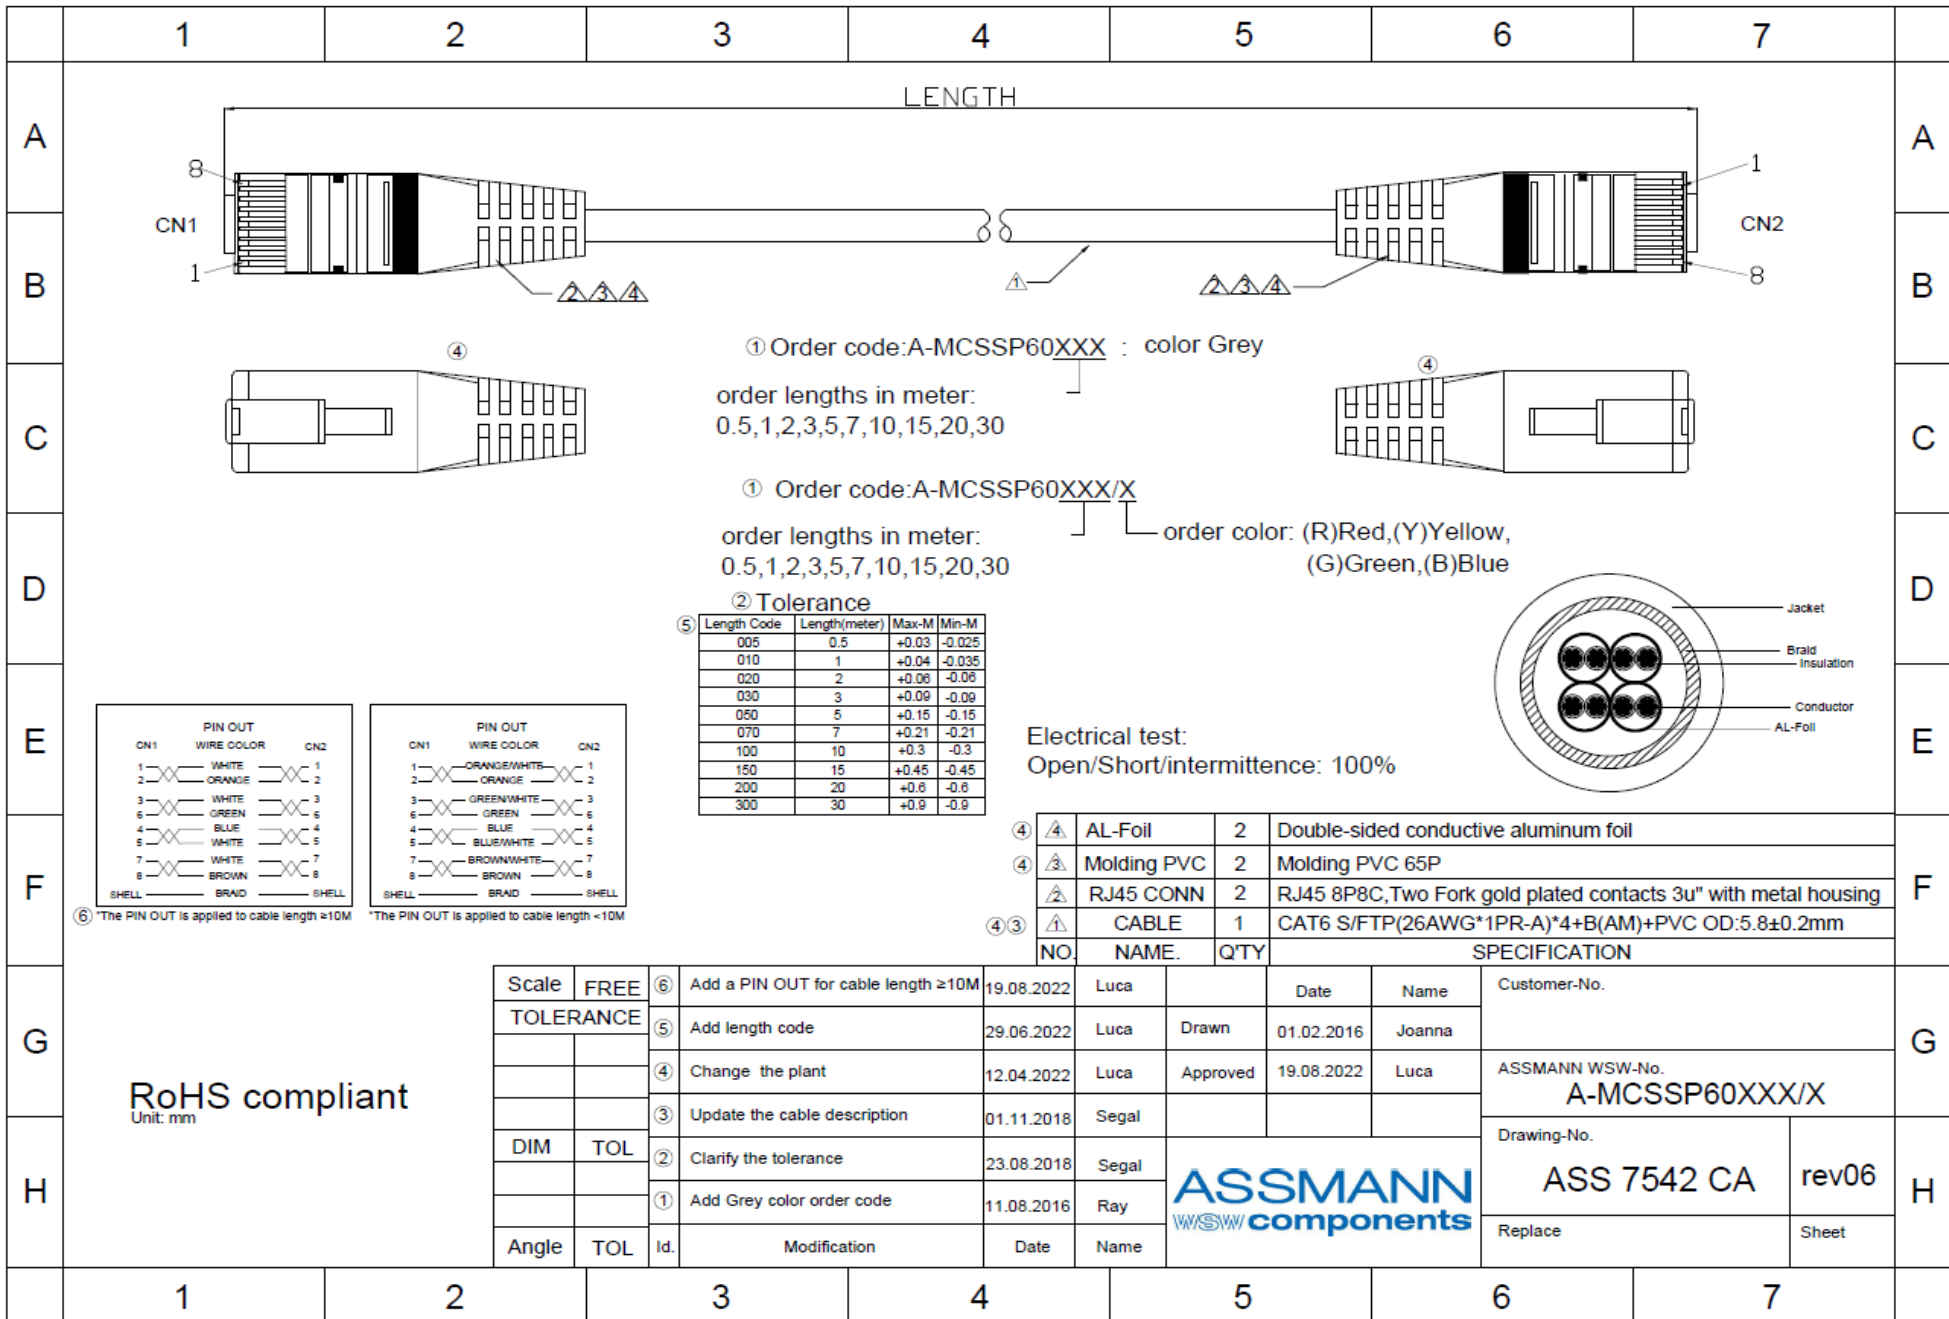

1

2

3

4

5

6

7

A

B

C

D

E

F

G

H

A

B

C

D

E

F

G

H

LENGTH

8
CN1
1

1
CN2
8

① Order code: A-MCSSP60XXX : color Grey

order lengths in meter:
0.5, 1, 2, 3, 5, 7, 10, 15, 20, 30

① Order code: A-MCSSP60XXX/X

order lengths in meter:
0.5, 1, 2, 3, 5, 7, 10, 15, 20, 30

order color: (R)Red, (Y)Yellow,
(G)Green, (B)Blue

② Tolerance

Length Code	Length(meter)	Max-M	Min-M
005	0.5	+0.03	-0.025
010	1	+0.04	-0.035
020	2	+0.06	-0.06
030	3	+0.09	-0.09
050	5	+0.15	-0.15
070	7	+0.21	-0.21
100	10	+0.3	-0.3
150	15	+0.45	-0.45
200	20	+0.6	-0.6
300	30	+0.9	-0.9