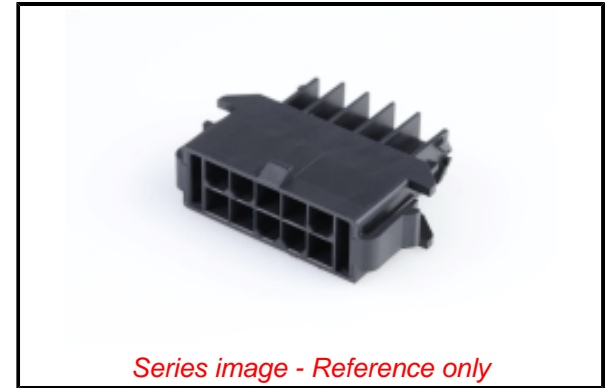

Documents:

Drawing (PDF)	Application Specification AS-172718-0000-001 (PDF)
3D Model	Packaging Specification PK-172767-0000-000 (PDF)
3D Model (PDF)	Test Summary 1727180002-TS-000 (PDF)
Product Specification 2029880001-PS-000 (PDF)	Datasheet (PDF)
Product Specification PS-172718-0000-001 (PDF)	RoHS Certificate of Compliance (PDF)

Agency Certification

UL EU-01109

General

Product Family	Crimp Housings
Series	172767
Application	Power, Wire-to-Board, Wire-to-Wire
Comments	See product specification for current derating information.
Overview	Mini-Fit Family Power Connectors
Product Name	Mini-Fit TPA2
UPC	889056262118

Physical

Circuits (maximum)	10
Color - Resin	Black
Flammability	94V-0
Gender	Plug
Glow-Wire Capable	No
Lock to Mating Part	Yes
Material - Resin	Nylon
Net Weight	3.380/g
Number of Rows	2
Packaging Type	Bag
Panel Mount	Yes
Pitch - Mating Interface	4.20mm
Pitch - Termination Interface	4.20mm
Polarized to Mating Part	Yes
Stackable	No
Temperature Range - Operating	-40° to +105°C

Solder Process Data

Lead-freeProcess Capability N/A

Material Info

Reference - Drawing Numbers

Application Specification	AS-172718-0000-001
Packaging Specification	PK-172767-0000-000
Product Specification	2029880001-PS-000, PS-172718-0000-001
Sales Drawing	SD-172767-0000-000
Test Summary	1727180002-TS-000

EU ELV

Not Relevant

EU RoHS

Compliant

REACH SVHC

Not Contained Per -
D(2021)4569-DC (8
July 2021)

Halogen-Free

Status

Low-Halogen

For more information, please visit [Contact US](#)

China ROHS

ELV

RoHS Phthalates

China RoHS

Green Image

Not Relevant

Not Contained

Search Parts in this Series

[172767](#) Series

Mates With

Mini-Fit TPA2 Receptacle Housing [172708](#) .
Mini-Fit Jr. Receptacle Housing [5557](#)

Use With

Mini-Fit TPA2 Male Terminal [172765](#) ,
[203070](#) . Mini-Fit TPA2 Retainer [172709](#)