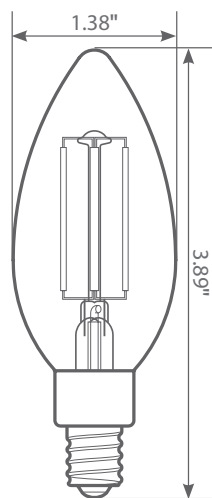

## Specifications

Input Power	Input Voltage	Lumen Output	Beam Angle	Center Beam	CCT
5.5 W	120 V	500 lm	320°	N/A	5000 K

CRI	Luminous Efficacy	Power Factor	Input Current	Base/Cap	Lamp Lifespan
90	90 lm/W	0.7	0.065 A	E12	15,000 Hrs.

## Product Dimensions