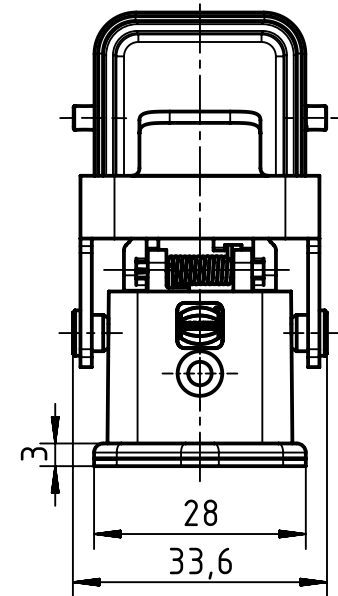

1 2 3 4 5 6

A

B

C

D

① fixing screw M3x6 and gasket are enclosed separately

	All Dimensions in mm Original Size DIN A4		Scale 1:1	Free size tol.		Ref.
						Sub.
	All rights reserved		Created by MOELLERLI	Inspected by BEISCHER	Standardisation RUETERA	Date 2018-05-14
	Department EL PD					State Final Release
HARTING Electric GmbH & Co. KG D-32339 Espelkamp			Title Han-INOX 3A-HBM-DL-C			Doc-Key / ECM-Nr. 100705980/UGD/001/B 500000134947
			Type TB	Number 19 44 003 0306		Rev. B
					Page 1/1	