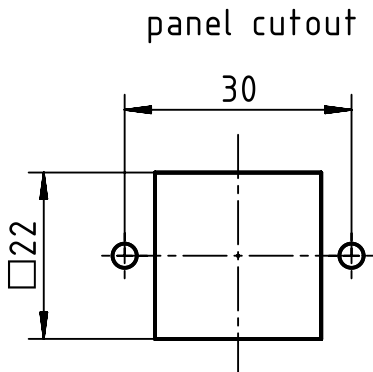

1 2 3 4 5 6

A

B

C

D

① fixing screw M3x6 and gasket are enclosed separately

	All Dimensions in mm Original Size DIN A4		Scale 1:1	Free size tol.		Ref.
						Sub.
	All rights reserved		Created by MOELLERLI	Inspected by BEISCHER	Standardisation RUETERA	Date 2018-05-14
	Department EL PD					State Final Release
HARTING Electric GmbH & Co. KG D-32339 Espelkamp			Title Han-INOX 3A-HBM-DL-C			Doc-Key / ECM-Nr. 100705980/UGD/001/B 500000134947
			Type TB	Number 19 44 003 0306		Rev. B
					Page 1/1	