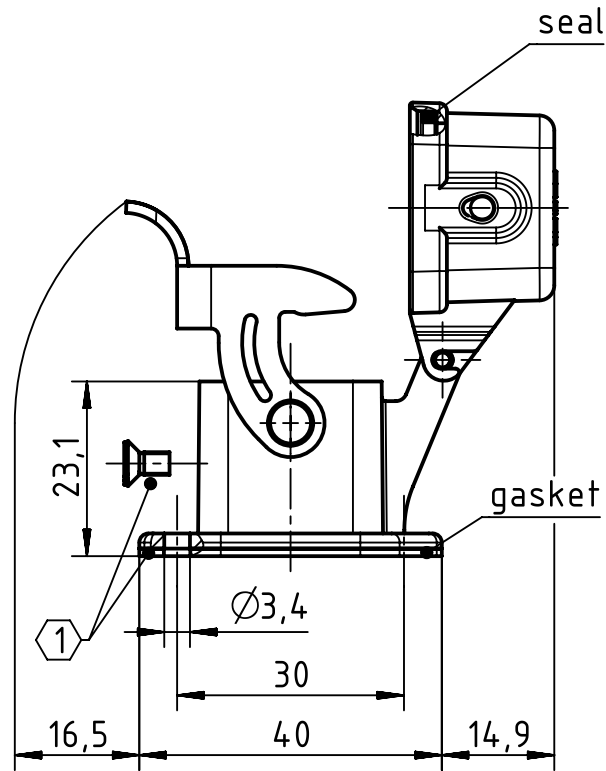

1 2 3 4 5 6

A

B

C

D

① fixing screw M3x6 and gasket are enclosed separately

	All Dimensions in mm Original Size DIN A4		Scale 1:1	Free size tol.		Ref.
						Sub.
	All rights reserved		Created by MOELLERLI	Inspected by BEISCHER	Standardisation RUETERA	Date 2018-05-14
	Department EL PD					State Final Release
HARTING Electric GmbH & Co. KG D-32339 Espelkamp			Title Han-INOX 3A-HBM-DL-C			Doc-Key / ECM-Nr. 100705980/UGD/001/B 500000134947
			Type TB	Number 19 44 003 0306		Rev. B
					Page 1/1	