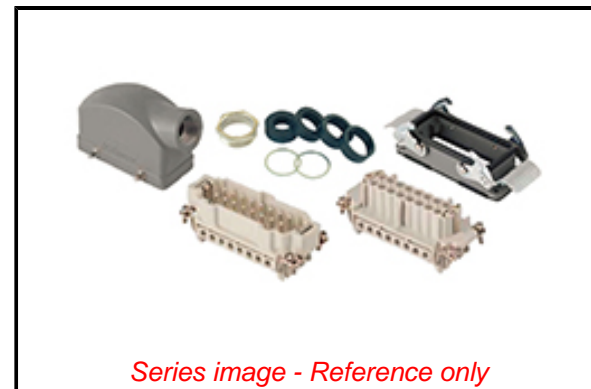

PLEASE CHECK WWW.MOLEX.COM FOR LATEST PART INFORMATION

Part Number: [0936030090](#)

Status: **Active**

Overview: [GWconnect Heavy Duty Connectors (HDC)](#)

Description: GWconnect Connector Kit, 24 Pole, Series S-E Female-Male Inserts, M25 Metal Cable Gland, M25 Die-cast Aluminum Hood-Side Entry, Bulkhead Mount Housing-Vertical, 2 Lever, Size 24B «104x27», Grey

Documents:

[RoHS Certificate of Compliance (PDF)](#)

Kit components

Kit Components [936000047](#) M25 Gland, [936013770](#) M25 Hood, [936010307](#) Male Insert, [936010297](#) Female Insert, [936013538](#) Vertical Bulkhead Housing

General

Product Family Industrial Connectors / Enclosures
Series [93603](#)
Color - Cable Jacket N/A
Component Size 24B «104X27»
Component Type Connector Kit - Female+Male
Exclude SD Check Yes
Insert Series S-E
Overview [GWconnect Heavy Duty Connectors (HDC)](#)
Product Category Heavy Duty Connectors
Product Name GWconnect
UPC 887191865560

Physical

Lock to Mating Part Yes
Mounting Style Bulkhead
Net Weight 605.000/g
Packaging Type Bag
Thread Size M25
Thread Type (M) Metric

Electrical

Current - Maximum per Contact 16.0A
Voltage - Maximum 500V

Material Info

Engineering Number 7924.7752.5

Series image - Reference only

EU ELV

Not Relevant

EU RoHS

Compliant with Exemption 6(c)

REACH SVHC

Contained Per - ED/71/2019 (16 July 2019)

Lead

Halogen-Free

Status

Not Reviewed

For more information, please visit [Contact US](#)

China ROHS

ELV

RoHS Phthalates

China RoHS

50 Image

Not Relevant

Not Contained

Search Parts in this Series

[93603](#) Series