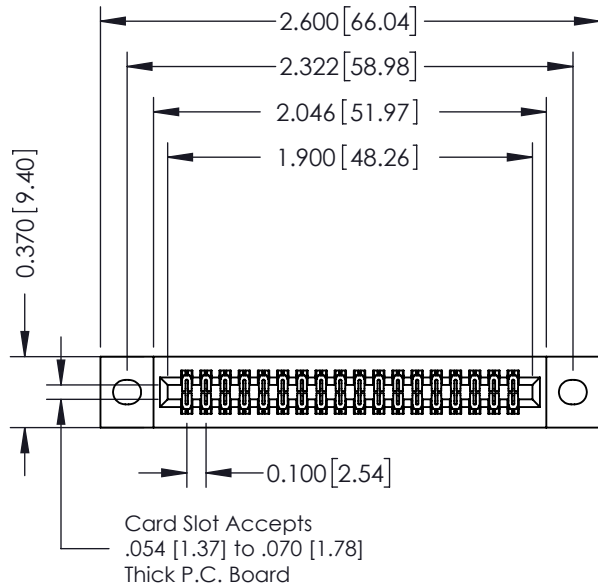

**Mounting Option**

02-.128 (3.25) Wide Mounting Slots

**Contact Detail**

521-P.C. Tail .025 Sq.(0.64 Sq.) - Tail LG=.160(4.06)  
 .100 [2.54] Contact Spacing x .200 [5.08] Row Spacing

THIS IS A C.A.D. GENERATED DRAWING  
 DO NOT MAKE MANUAL REVISIONS TO MASTER.

ISSUE NUMBER

ORIGINAL

SECTION A-A

See Accompanying Pages for:

- Contact Bend Details
- Mounting Options

342 / 392 Card Edge Connector

Part Number: 342-036-521-202

ACAD REFERENCE NO. 342 ENG MASTER

555 Contact Code

556 Contact Code

558 Contact Code

559 Contact Code

560 Contact Code

342 / 392 Series Card Edge Connector  
Contact Bend Detail

ACAD REFERENCE NO. 342 ENG MASTER

DRAWN: J.LEE DATE: OCT. 06/09