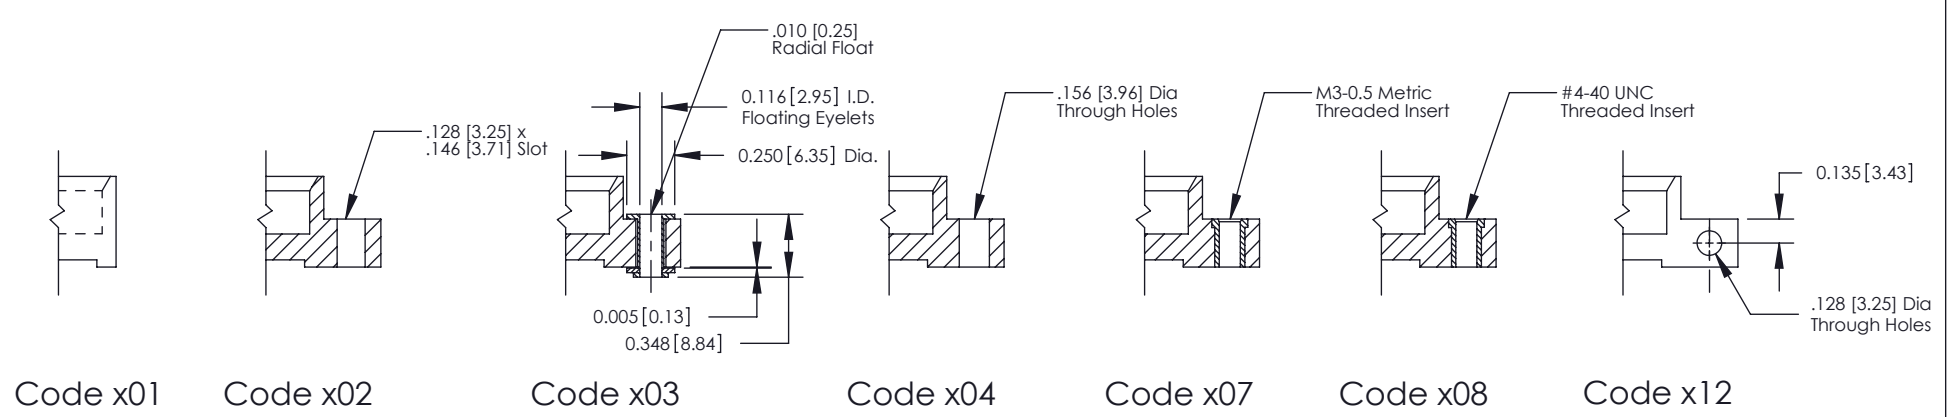

CHECKED: DATE:

SCALE: NTS SHEET 2 OF 3

DRAWING NUMBER ISSUE

342 Assembly

1

EDAC INC  
TORONTO, ONTARIO  
CANADA

YOUR CONNECTION TO QUALITY & SERVICE

THESE DRAWINGS AND SPECIFICATIONS  
ARE THE PROPERTY OF EDAC INC. AND  
SHALL NOT BE REPRODUCED, OR COPIED  
OR USED AS THE BASIS FOR THE  
MANUFACTURE OR SALE OF APPARATUS  
WITHOUT WRITTEN PERMISSION.

THIS IS A C.A.D. GENERATED DRAWING  
DO NOT MAKE MANUAL REVISIONS TO MASTER.

ISSUE NUMBER
ORIGINAL <input type="radio"/>

342 / 392 Card Edge Connector Mounting Options		ACAD REFERENCE NO. 342 ENG MASTER	
		DRAWN: J.LEE	DATE: OCT. 06/09
 EDAC INC TORONTO, ONTARIO CANADA YOUR CONNECTION TO QUALITY & SERVICE		CHECKED:	DATE:
		SCALE: NTS	SHEET 3 OF 3
THESE DRAWINGS AND SPECIFICATIONS ARE THE PROPERTY OF EDAC INC. AND SHALL NOT BE REPRODUCED, OR COPIED OR USED AS THE BASIS FOR THE MANUFACTURE OR SALE OF APPARATUS WITHOUT WRITTEN PERMISSION.		DRAWING NUMBER 342 Assembly	ISSUE 1