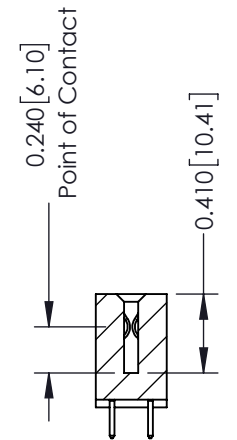

**Mounting Option**

02-.128 (3.25) Wide Mounting Slots

**Contact Detail**

521-P.C. Tail .025 Sq.(0.64 Sq.) - Tail LG=.160(4.06)  
 .100 [2.54] Contact Spacing x .200 [5.08] Row Spacing

THIS IS A C.A.D. GENERATED DRAWING  
 DO NOT MAKE MANUAL REVISIONS TO MASTER.

ISSUE NUMBER

ORIGINAL

SECTION A-A

See Accompanying Pages for:

- Contact Bend Details
- Mounting Options

342 / 392 Card Edge Connector

Part Number: 342-036-521-202

ACAD REFERENCE NO. 342 ENG MASTER