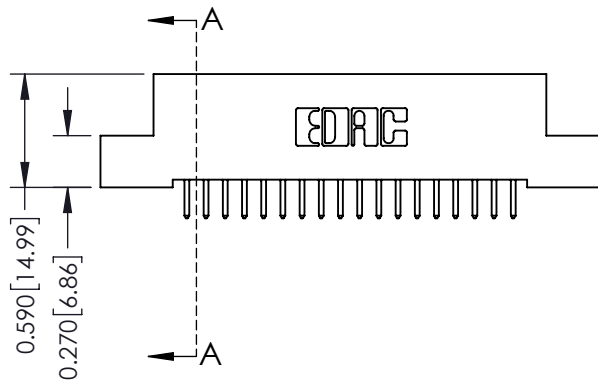

**Mounting Option**

02-.128 (3.25) Wide Mounting Slots

**Contact Detail**

521-P.C. Tail .025 Sq.(0.64 Sq.) - Tail LG=.160(4.06)  
 .100 [2.54] Contact Spacing x .200 [5.08] Row Spacing

THIS IS A C.A.D. GENERATED DRAWING  
 DO NOT MAKE MANUAL REVISIONS TO MASTER.

ISSUE NUMBER

ORIGINAL

SECTION A-A

See Accompanying Pages for:

- Contact Bend Details
- Mounting Options

342 / 392 Card Edge Connector

Part Number: 342-036-521-202

ACAD REFERENCE NO. 342 ENG MASTER

555 Contact Code

556 Contact Code

558 Contact Code

559 Contact Code

560 Contact Code

342 / 392 Series Card Edge Connector  
Contact Bend Detail

ACAD REFERENCE NO. 342 ENG MASTER

DRAWN: J.LEE DATE: OCT. 06/09