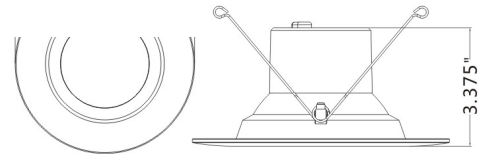

DIMENSIONS