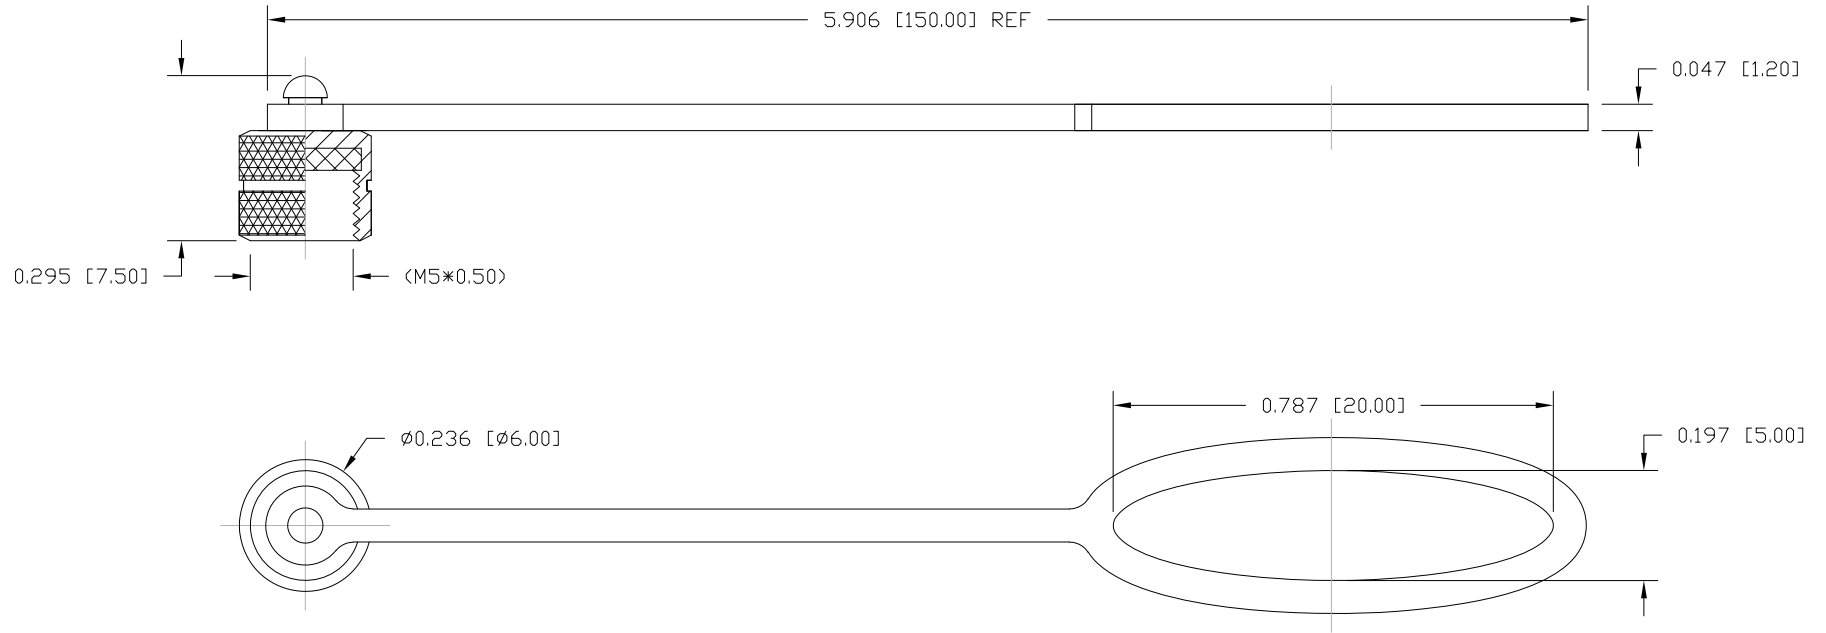

DESCRIPTION: M5 MALE - MALE DUST COVER

NOTE:
MATERIAL
CHAIN: PVC, BLACK
NUT: BRASS
O-RING: EPDM
FINISH
NUT: BLACK NICKEL

RoHS COMPLIANT

DO NOT SCALE FROM DRAWING

THESE DRAWINGS AND SPECIFICATIONS ARE THE PROPERTY OF NorComp AND SHALL NOT BE REPRODUCED, COPIED OR USED AS THE BASIS FOR THE MANUFACTURE OR SALE OF APPARATUS WITHOUT WRITTEN PERMISSION.

DRAWN:

C. SMITH

DATE:

12-05-14

NorComp

SCALE:
NTS

SHEET 1 OF 1

REV 1

DWG NO.

850103M-DC