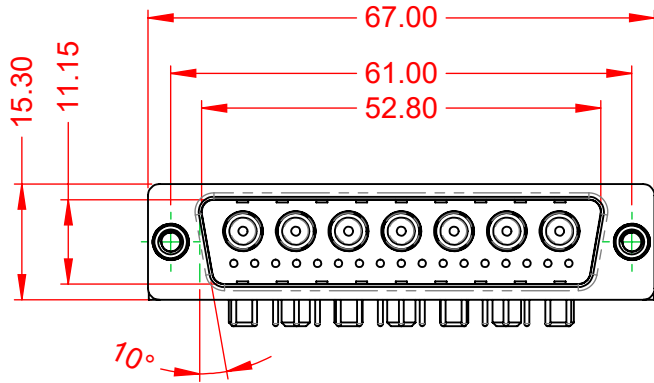

TOLERANCE UNLESS OTHERWISE SPECIFIED	
.X	±0.25
.XX	±0.13
.XXX	±0.05

THIS IS A C.A.D. GENERATED DRAWING  
DO NOT MAKE MANUAL REVISIONS TO MASTER.

ISSUE NUMBER	
ORIGINAL	①

**NOTES:**

**MATERIAL:**  
**HOUSING:** THERMOPLASTIC POLYESTER, UL94V-0  
**SHELL:** STEEL, TIN PLATED  
**CONTACT:** COPPER ALLOY, GOLD FLASH PLATED

TOLERANCE UNLESS OTHERWISE SPECIFIED	
.X	±0.25
.XX	±0.13
.XXX	±0.05

THIS IS A C.A.D. GENERATED DRAWING  
DO NOT MAKE MANUAL REVISIONS TO MASTER.

ISSUE NUMBER	
ORIGINAL	①

<b>COMBINATION D-SUB</b>		SW REFERENCE NO.: 629 COMBO ASSEMBLY	
		DRAWN: C.B	DATE: JAN. 01/2019
<b>EDAC</b> TORONTO, ONTARIO CANADA YOUR CONNECTION TO QUALITY & SERVICE		CHECKED:	DATE:
		SCALE: N.T.S	SHEET 2 OF 2
THESE DRAWINGS AND SPECIFICATIONS ARE THE PROPERTY OF EDAC INC., AND SHALL NOT BE REPRODUCED, OR COPIED OR USED AS THE BASIS FOR THE MANUFACTURE OR SALE OF APPARATUS WITHOUT WRITTEN PERMISSION.			DRAWING NUMBER: 629-24W7240-7N2
			PART NUMBER: 629-24W7240-7N2
			ISSUE 1