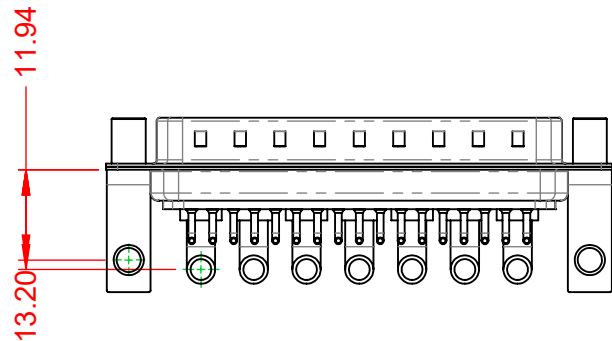

TOLERANCE UNLESS OTHERWISE SPECIFIED	
.X	±0.25
.XX	±0.13
.XXX	±0.05

THIS IS A C.A.D. GENERATED DRAWING  
DO NOT MAKE MANUAL REVISIONS TO MASTER.

ISSUE NUMBER	
ORIGINAL	①

**NOTES:**

**MATERIAL:**  
**HOUSING:** THERMOPLASTIC POLYESTER, UL94V-0  
**SHELL:** STEEL, TIN PLATED  
**CONTACT:** COPPER ALLOY, GOLD FLASH PLATED