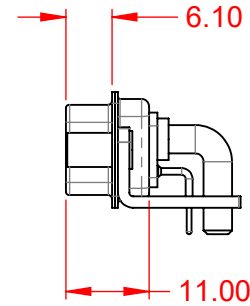

TOLERANCE UNLESS OTHERWISE SPECIFIED	
.X	±0.25
.XX	±0.13
.XXX	±0.05

THIS IS A C.A.D. GENERATED DRAWING  
DO NOT MAKE MANUAL REVISIONS TO MASTER.

ISSUE NUMBER	
ORIGINAL	①

**NOTES:**

**MATERIAL:**  
**HOUSING:** THERMOPLASTIC POLYESTER, UL94V-0  
**SHELL:** STEEL, TIN PLATED  
**CONTACT:** COPPER ALLOY, GOLD FLASH PLATED

TOLERANCE UNLESS OTHERWISE SPECIFIED	
.X	±0.25
.XX	±0.13
.XXX	±0.05

THIS IS A C.A.D. GENERATED DRAWING  
DO NOT MAKE MANUAL REVISIONS TO MASTER.

ISSUE NUMBER	
ORIGINAL	①

<b>COMBINATION D-SUB</b>		SW REFERENCE NO.: 629 COMBO ASSEMBLY	
		DRAWN: C.B	DATE: JAN. 01/2019
<b>EDAC</b> TORONTO, ONTARIO CANADA YOUR CONNECTION TO QUALITY & SERVICE		CHECKED:	DATE:
		SCALE: N.T.S	SHEET 2 OF 2
THESE DRAWINGS AND SPECIFICATIONS ARE THE PROPERTY OF EDAC INC., AND SHALL NOT BE REPRODUCED, OR COPIED OR USED AS THE BASIS FOR THE MANUFACTURE OR SALE OF APPARATUS WITHOUT WRITTEN PERMISSION.			DRAWING NUMBER: 629-24W7240-7N2
			PART NUMBER: 629-24W7240-7N2
			ISSUE 1