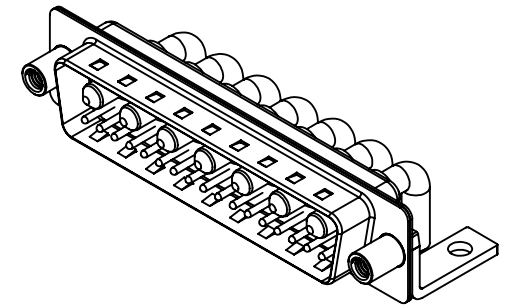

THIS SERIES FULLY CONFORMS TO
THE EUROPEAN UNION DIRECTIVES
2011/65/EU FOR RoHS COMPLIANCY.

YOUR CONNECTION TO QUALITY & SERVICE

EDAC INC
TORONTO, ONTARIO
CANADA

THESE DRAWINGS AND SPECIFICATIONS
ARE THE PROPERTY OF EDAC INC., AND
SHALL NOT BE REPRODUCED, OR COPIED
OR USED AS THE BASIS FOR THE
MANUFACTURE OR SALE OF APPARATUS
WITHOUT WRITTEN PERMISSION.

COMBINATION D-SUB

SW REFERENCE NO.: 629 COMBO ASSEMBLY	
DRAWN: C.B	DATE: JAN. 01/2019
CHECKED:	DATE:
SCALE: (IN C.A.D. 1:1)	SHEET 1 OF 2
DRAWING NUMBER: 629-24W7240-7N2	ISSUE
PART NUMBER: 629-24W7240-7N2	1