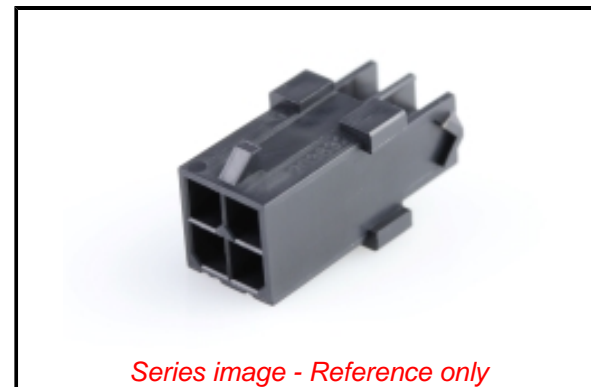

Documents:

3D Model	Product Specification PS-43045-001 (PDF)
Drawing (PDF)	Packaging Specification 2036320000-PK-000 (PDF)
3D Model (PDF)	Test Summary 2036320000-TS-000 (PDF)
Product Specification 430450001-PS-KO-000 (PDF)	RoHS Certificate of Compliance (PDF)
Product Specification 430450001-PS-SP-000 (PDF)	Product Literature (PDF)

Agency Certification

CSA	LR19980
UL	ULT 00264

General

Product Family	Crimp Housings
Series	203632
Application	Power, Wire-to-Wire
Comments	See Product Specification for maximum current rating by circuit size and wire AWG
Overview	Micro-Fit Connector System
Product Name	Micro-Fit TPA
UPC	191128341424

Physical

Circuits (maximum)	4
Color - Resin	Black
Flammability	94V-0
Gender	Plug
Glow-Wire Capable	No
Keying to Mating Part	None
Lock to Mating Part	Yes
Material - Resin	Nylon
Net Weight	0.461/g
Number of Rows	2
Packaging Type	Bag
Panel Mount	No
Pitch - Mating Interface	3.00mm
Polarized to Mating Part	Yes
Stackable	No
Temperature Range - Operating	-40° to +105°C

Material Info

Reference - Drawing Numbers

Packaging Specification	2036320000-PK-000
Product Specification	430450001-PS-KO-000, 430450001-PS-SP-000, PS-43045-001
Sales Drawing	2036320000-SD-000
Test Summary	2036320000-TS-000

Series image - Reference only

EU ELV

Not Relevant

EU RoHS

Compliant

REACH SVHC

Not Contained Per -
D(2021)4569-DC (8
July 2021)

Halogen-Free

Status

Low-Halogen

For more information, please visit [Contact US](#)

China ROHS

ELV

RoHS Phthalates

China RoHS

Green Image

Not Relevant

Not Contained

Search Parts in this Series

[203632](#) Series

Mates With

Micro-Fit TPA Receptacle Housing [172952](#)
. Micro-Fit 3.0 Receptacle Housing [43025](#) .
Micro-Fit TPA Cable Assembly [45132](#)

Use With

Micro-Fit TPA [172953](#)
Micro-Fit TPA
Male Crimp Terminal [43031](#) (430315****
only)