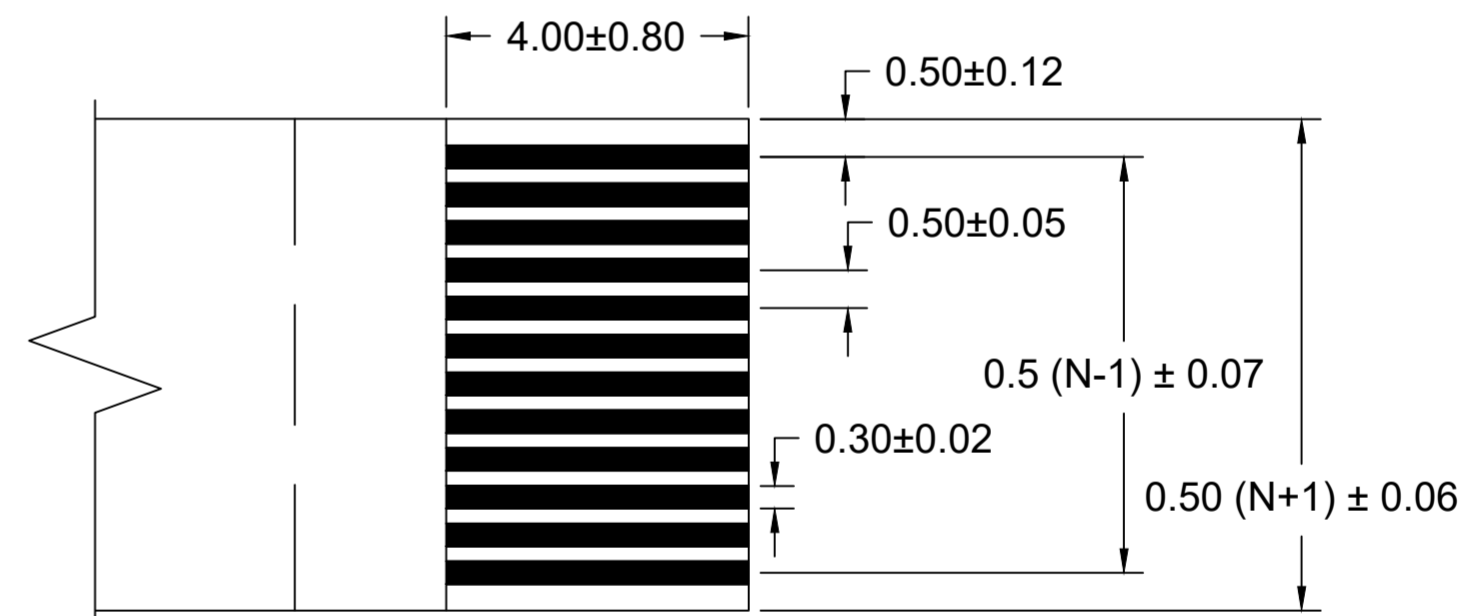

END TAIL DETAIL
SCALE 10:1

NOTES:

1. NO PRINTING ON JUMPER CABLE UNLESS OTHERWISE SPECIFIED. IF PRINTING IS REQUIRED, THEN IT WOULD BE CONSIDERED A SPECIAL JUMPER CABLE.

THIS DRAWING CONTAINS INFORMATION THAT IS PROPRIETARY TO MOLEX ELECTRONIC TECHNOLOGIES, LLC AND SHOULD NOT BE USED WITHOUT WRITTEN PERMISSION

DIMENSION UNITS		SCALE		CURRENT REV DESC: DRAWING CORRECTION													
MM		NA															
GENERAL TOLERANCES (UNLESS SPECIFIED)						EC NO: 728054		0.50MM CENTER FLAT FLEX CABLE (FFC) (EXTRA FLEXIBLE, 105°C, SN PLATED) SALES DRAWING									
		mm	INCH														
4 PLACES	±----	±----					DRWN: DIEGOG7		2022/11/10								
3 PLACES	±----	±----					CHK'D: JSMITH11		2022/11/14								
2 PLACES	±----	±----					APPR: JSMITH11		2022/11/14								
1 PLACE	±----	±----					INITIAL REVISION:										
0 PLACES	±----	±----					DRWN: JLWOLFSB		2011/10/27								
ANGULAR TOL ± 0.5 °						APPR: SFULTON		2011/11/03									
DRAFT WHERE APPLICABLE MUST REMAIN WITHIN DIMENSIONS				THIRD ANGLE PROJECTION		DRAWING		SERIES		DOCUMENT NUMBER		DOC TYPE		DOC PART		REVISION	
						C-SIZE		15166		SD-15166-001		PSD		001		B	
MATERIAL NUMBER				CUSTOMER				SHEET NUMBER									
SEE CHART				GENERAL MARKET				2 OF 2