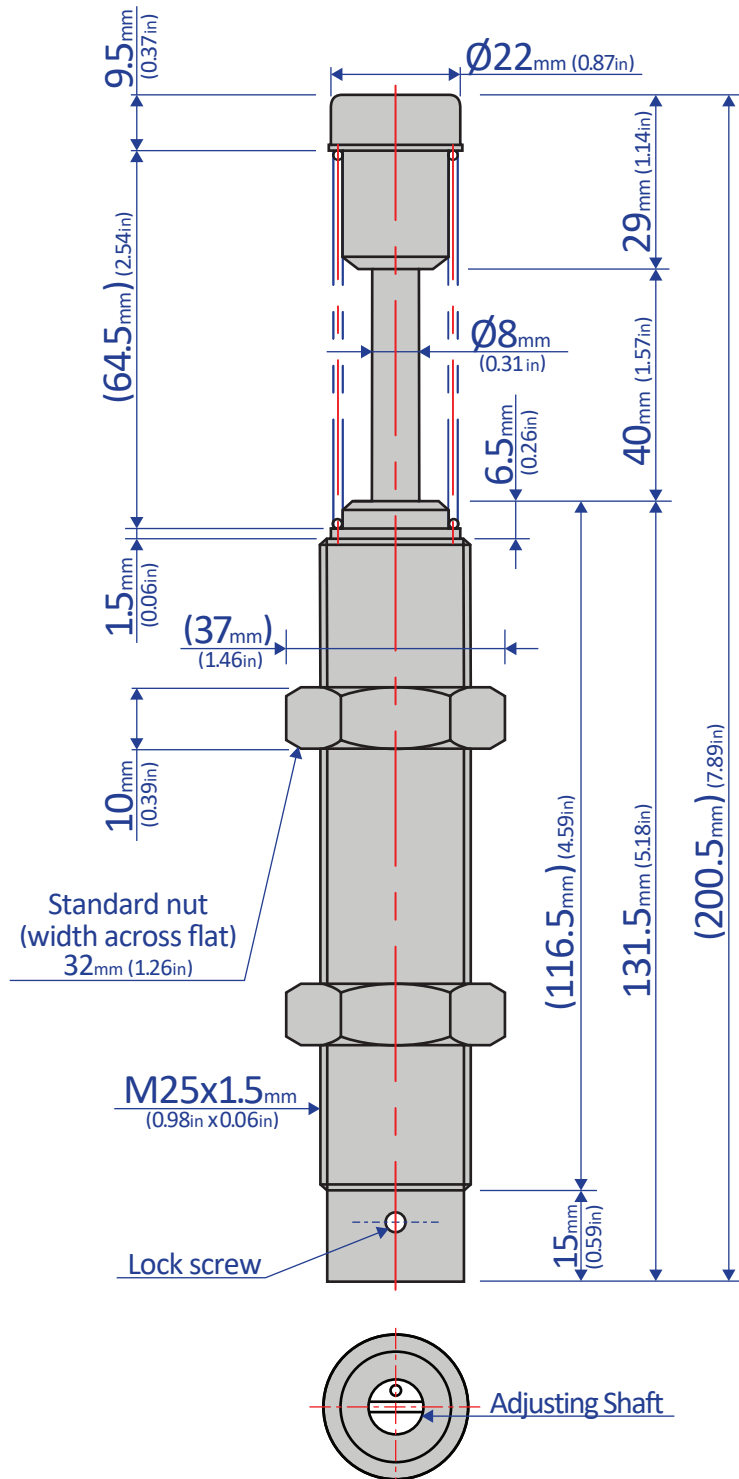

FWM-2540LBD-C

SHOCK ABSORBER - ADJUSTABLE

Bansbach
easylift[®]

50 West Drive • Melbourne, Florida 32904
(321) 253-1999 • www.easylift.com • www.damper.net