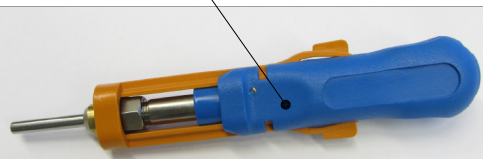

LOC	DIST	REVISIONS					
		P	LTR	DESCRIPTION	DATE	DWN	APVD
-	-	B		ECR-12-011656	160CT12	LS	GS

**INSTRUCTION SHEET,
SOLARLOK CRIMP HAND TOOL
411-18315**

4

3

2

1

14

13

9

6

5

8

7

SLIM LINE CONNECTOR

Alle seitlich aufgeführten Artikel sind nur zur besseren Darstellung angezeigt, abweichungen vom Lieferumfang vorhanden / ALL ARTICLE ON BOTH SIDES ARE ONLY FOR BETTER DISPLAYED. IT CAN BE DEVIATE FROM SCOPE OF DELIVERY

THIS DRAWING IS A CONTROLLED DOCUMENT.		DWN L Sandhu	180CT11	STE TE Connectivity
DIMENSIONS: mm		CHK G Stegmayer	20DEC11	
TOLERANCES UNLESS OTHERWISE SPECIFIED:		APVD G Stegmayer	20DEC11	NAME SOLARLOK INSTALLER STARTER KIT, SLIM LINE
		PRODUCT SPEC APPLICATION SPEC	—	
MATERIAL		WEIGHT	1.530kg	SIZE A3
FINISH		CUSTOMER DRAWING		CAGE CODE 00779
		SCALE		DRAWING NO ©-6-1579010-4
		SHEET		RESTRICTED TO —
		1 of 2		REV B