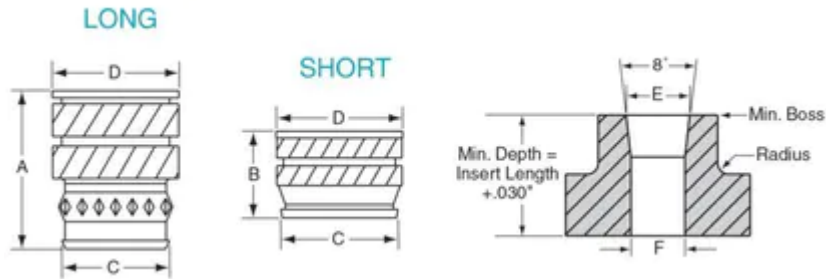

2528X500H

A	0.5 in
Boss Size	0.726 in
Brand	RAF
C	0.332 in
D	0.375 in
F	0.321 in
Finish	None
Length E	0.363 in
Material	Brass
Series	H
Thread Size	1/4-28

PRODUCT OPTIONS

Finish
None
Black Oxide (25)
Bright Dip (13)
Bright Tin over Copper Flash (14)
Cad Plate - Clear Chromate (2)
Cad Plate - Clear Chromate - Commercial