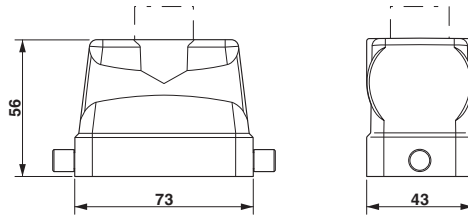

Technical data

Dimensions

Height	56 mm
Width	43 mm
Length	73 mm

Ambient conditions

Schutzart Gehäuse (IP)	IP65
Ambient temperature (operation)	-40 °C ... 125 °C

General

Note	For contact inserts HC-B10, BB18, DD42, M, K8/24
Design	B10
Housing type	Sleeve housings
Locking type	for single locking latch
No. of cable exits	1
Cable exit	Lateral
Screw connection	None
Type of the screw connection	1x M25

Metal screw connection up to 5 bar, thread length: 7 mm, cable diameter: 14 - 21 mm, WAF 34, screw connection: M25

Cable gland - HC-M-KV-M25(1ASI) - 1584020

Metal screw connection for an AS-Interface flat-ribbon conductor, thread type M25

Multiple screw connection

Cable gland - HC-M-KV-M25(1X10/1X11) - 1580228

Special cable screw connection M25, brass nickel-plated, grommet with 10 mm and 11 mm holes

Drawings

Housing - HC-B 10-TFL-N-O1STM25S - 1460040

Dimensioned drawing

Dimensional drawing