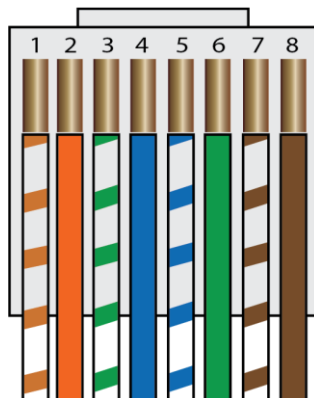

T-568B

- RoHS compliant.

without us, you are just not connected! ■