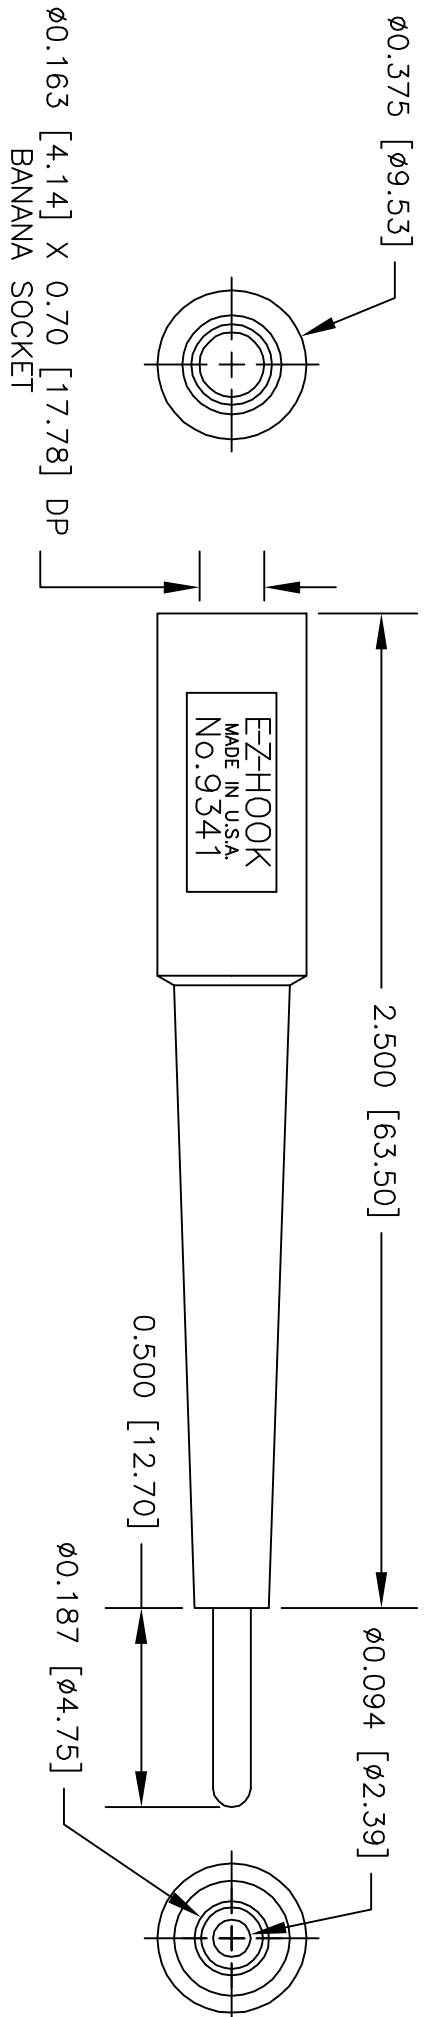

NOTES: UNLESS OTHERWISE SPECIFIED

1. CONSTRUCTION:
INSULATOR: P.V.C. AVAILABLE IN BLACK OR RED.
CONTACT: ANACONDA 7021 OR BOILCAT C97.
GOLD PLATED.
SOCKET: BRASS, TIN PLATED.

2. PERFORMANCE:
MAXIMUM CURRENT: 15 AMPS
MAXIMUM VOLTAGE: 300 V
MAXIMUM TEMPERATURE: 122°F (50°C)

REVISIONS		DATE	APPROVED
LTR			

± .XX ± .XXX ±

CONTRACT NO. APPROVALS DATE

MATERIAL SEE NOTE.

FINISH SEE NOTE.

DESCRIPTION: EZ-HOOK DIVISION OF TEKTEST INC. ARCADIA, CA 91006 U.S.A.

APPLICATION USED ON

DO NOT SCALE DRAWING

SIZE CODE IDENT NO. DRAWING NO. A 08505 9341

THE INFORMATION CONTAINED IN THIS DOCUMENT IS PROPRIETARY TO EZ-HOOK. THE INFORMATION IS NOT TO BE REPRODUCED WITHOUT PRIOR WRITTEN PERMISSION OF EZ-HOOK. DIV. OF TEKTEST INC. MAXIMUM TESTED RATINGS IN A HANDS-FREE CONTROLLED ENVIRONMENT. MAXIMUM RATINGS ARE NOT TO BE USED CONCURRENTLY.