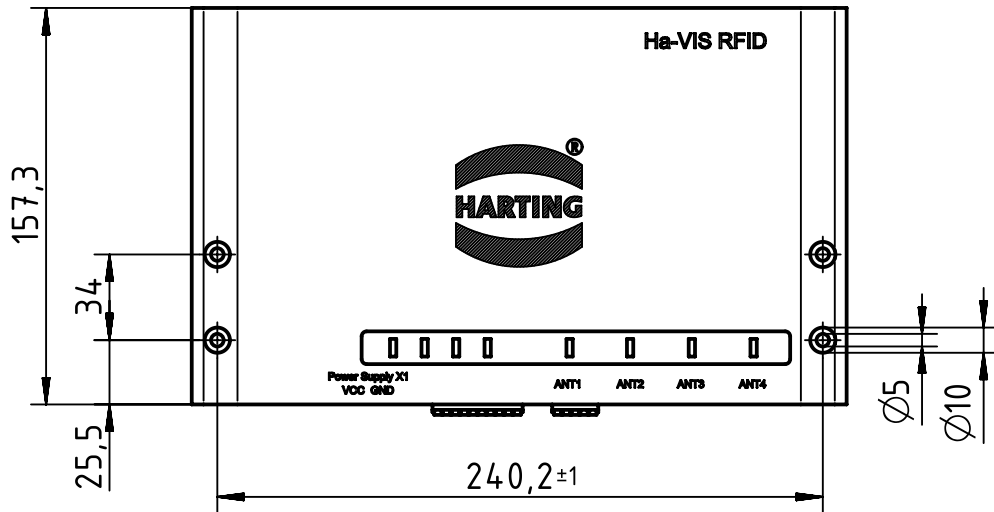

X

X
259,8±1

 All Dimensions in mm Original Size DIN A4	Scale 1:3	Free size tol.			Ref. Sub. 20 91 104 1103 v. 05.08.11
	 All rights reserved Department EL PD - DE	Created by STICKFORTH	Inspected by WULF	Standardisation RUETERA	Date 2014-11-20
HARTING Electric GmbH & Co. KG D-32339 Espelkamp		Title RFID Reader RF-R500-c-EU			Doc-Key / ECM-Nr. 100213262/UGD/015/C 500000082021
		Type TB	Number 20 91 104 1103		Rev. C Page 1/1