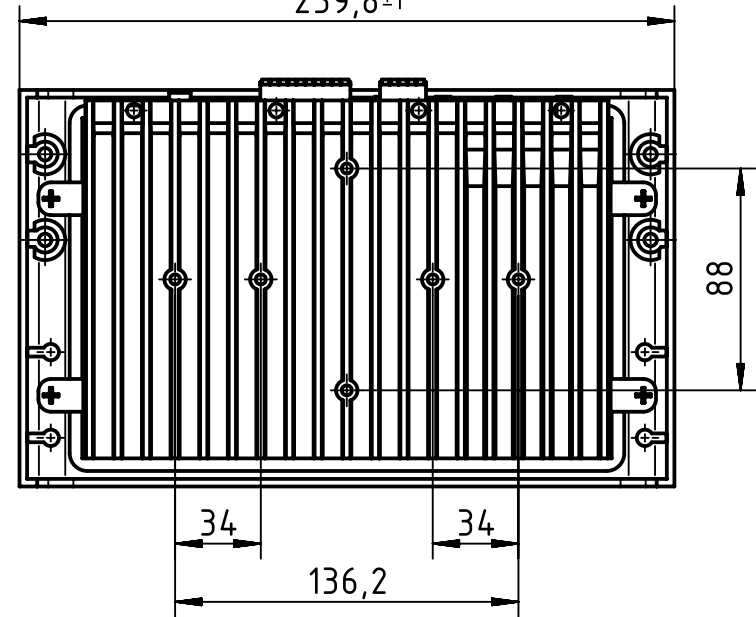

X

X
259,8±1

 All Dimensions in mm Original Size DIN A4	Scale 1:3	Free size tol.			Ref. Sub. 20 91 104 1103 v. 05.08.11
	 All rights reserved Department EL PD - DE	Created by STICKFORTH	Inspected by WULF	Standardisation RUETERA	Date 2014-11-20
HARTING Electric GmbH & Co. KG D-32339 Espelkamp		Title RFID Reader RF-R500-c-EU			Doc-Key / ECM-Nr. 100213262/UGD/015/C 500000082021
		Type TB	Number 20 91 104 1103		Rev. C Page 1/1