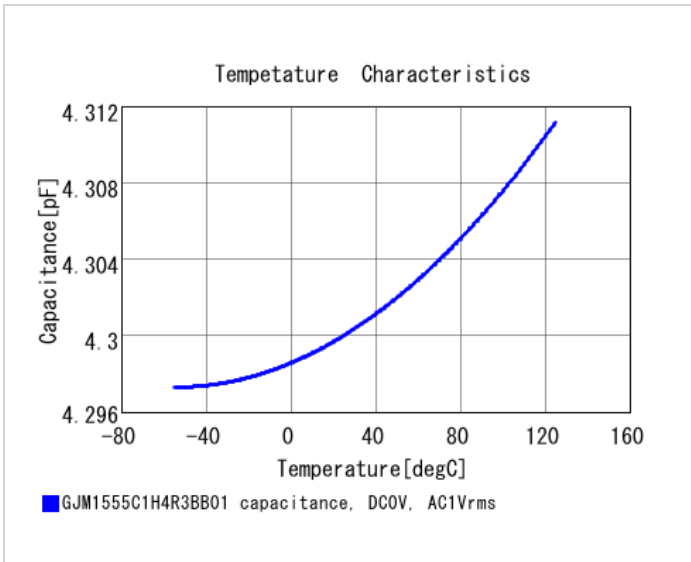

⚠ Attention

- 1.This datasheet is downloaded from the website of Murata Manufacturing Co., Ltd. Therefore, it's specifications are subject to change or our products in it may be discontinued without advance notice. Please check with our sales representatives or product engineers before ordering.
- 2.This datasheet has only typical specifications because there is no space for detailed specifications. Therefore, please review our product specifications or consult the approval sheet for product specifications before ordering.