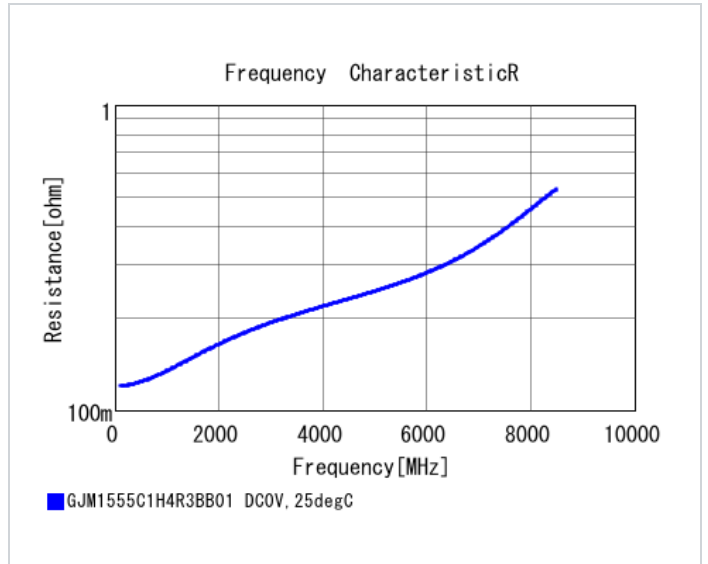

⚠ Attention

- 1.This datasheet is downloaded from the website of Murata Manufacturing Co., Ltd. Therefore, it's specifications are subject to change or our products in it may be discontinued without advance notice. Please check with our sales representatives or product engineers before ordering.
- 2.This datasheet has only typical specifications because there is no space for detailed specifications. Therefore, please review our product specifications or consult the approval sheet for product specifications before ordering.