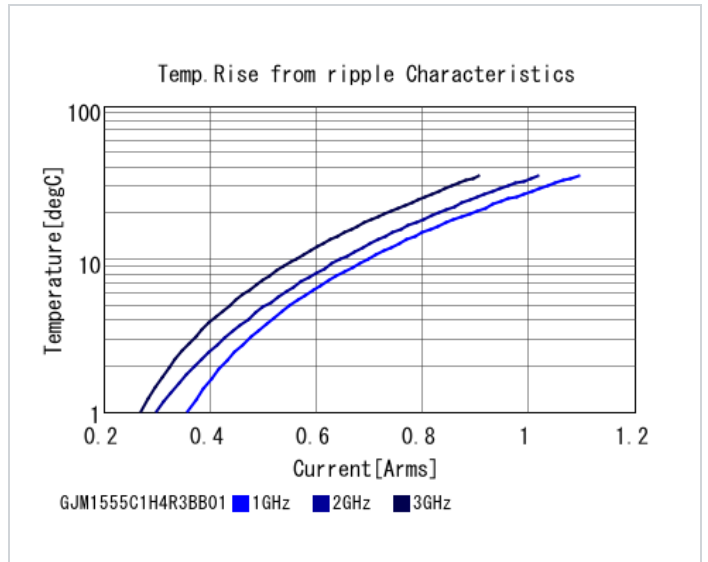

⚠ Attention

- 1.This datasheet is downloaded from the website of Murata Manufacturing Co., Ltd. Therefore, it's specifications are subject to change or our products in it may be discontinued without advance notice. Please check with our sales representatives or product engineers before ordering.
- 2.This datasheet has only typical specifications because there is no space for detailed specifications. Therefore, please review our product specifications or consult the approval sheet for product specifications before ordering.