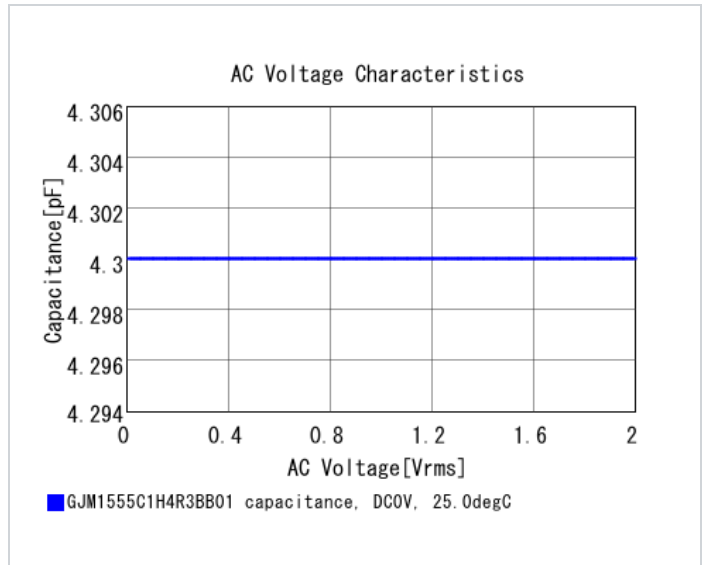

⚠ Attention

- 1.This datasheet is downloaded from the website of Murata Manufacturing Co., Ltd. Therefore, it's specifications are subject to change or our products in it may be discontinued without advance notice. Please check with our sales representatives or product engineers before ordering.
- 2.This datasheet has only typical specifications because there is no space for detailed specifications. Therefore, please review our product specifications or consult the approval sheet for product specifications before ordering.