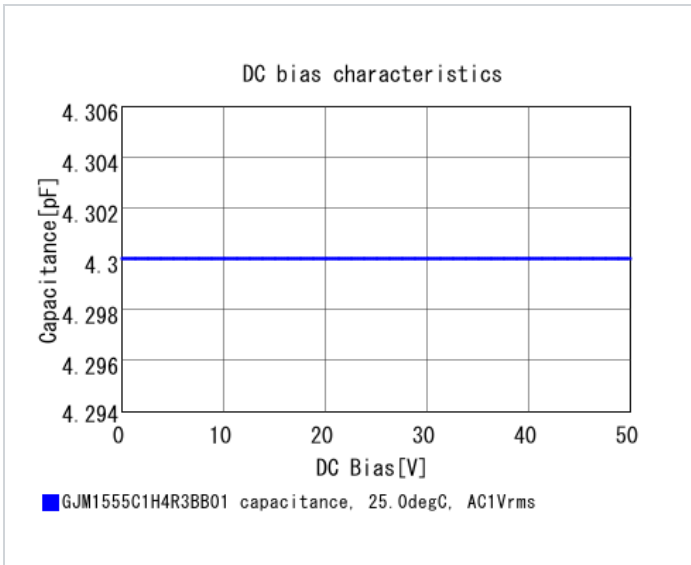

⚠ Attention

- 1.This datasheet is downloaded from the website of Murata Manufacturing Co., Ltd. Therefore, it's specifications are subject to change or our products in it may be discontinued without advance notice. Please check with our sales representatives or product engineers before ordering.
- 2.This datasheet has only typical specifications because there is no space for detailed specifications. Therefore, please review our product specifications or consult the approval sheet for product specifications before ordering.