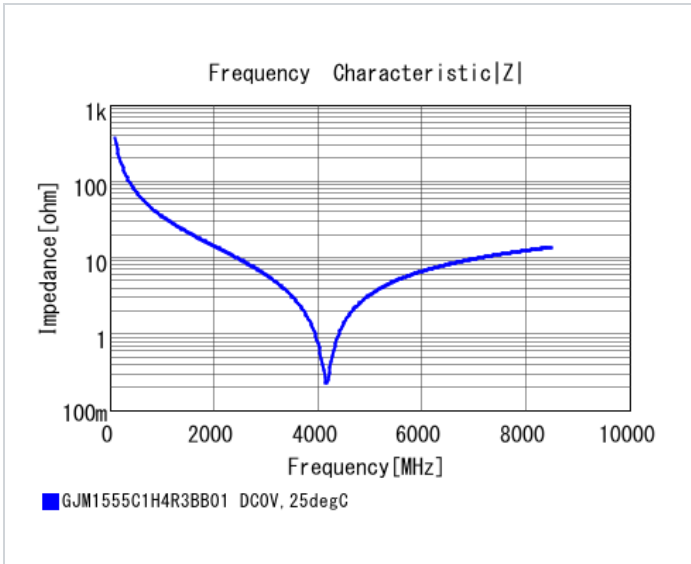

⚠ Attention

- 1.This datasheet is downloaded from the website of Murata Manufacturing Co., Ltd. Therefore, it's specifications are subject to change or our products in it may be discontinued without advance notice. Please check with our sales representatives or product engineers before ordering.
- 2.This datasheet has only typical specifications because there is no space for detailed specifications. Therefore, please review our product specifications or consult the approval sheet for product specifications before ordering.