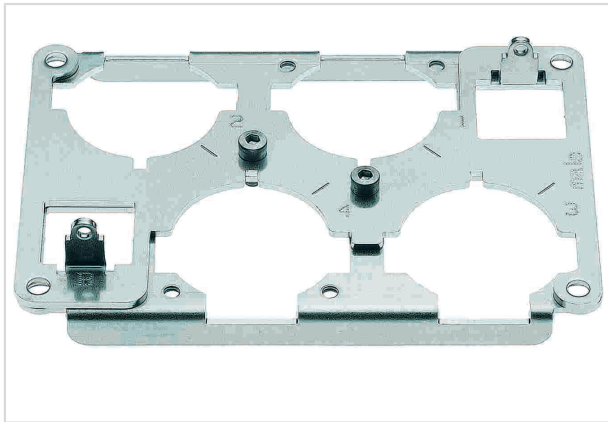

Han 48HPR frame for 4X650A female

Image is for illustration purposes only. Please refer to product description.

Part number	09 40 048 9911
Specification	Han 48HPR frame for 4X650A female
HARTING eCatalogue	https://b2b.harting.com/09400489911

Identification

Category	Accessories
Series of hoods/housings	Han [®] HPR
Type of accessory	Frame
Description of the accessory	for female inserts 4x HC 650 contacts + 2x Han [®] Q 5/0

Version

Gender	Female
Size	48 HPR

Commercial data

Packaging size	1
----------------	---

Pushing Performance

Commercial data

Net weight	195 g
Country of origin	Germany
European customs tariff number	85389099
eCl@ss	27440210 Fixing element for industrial connectors