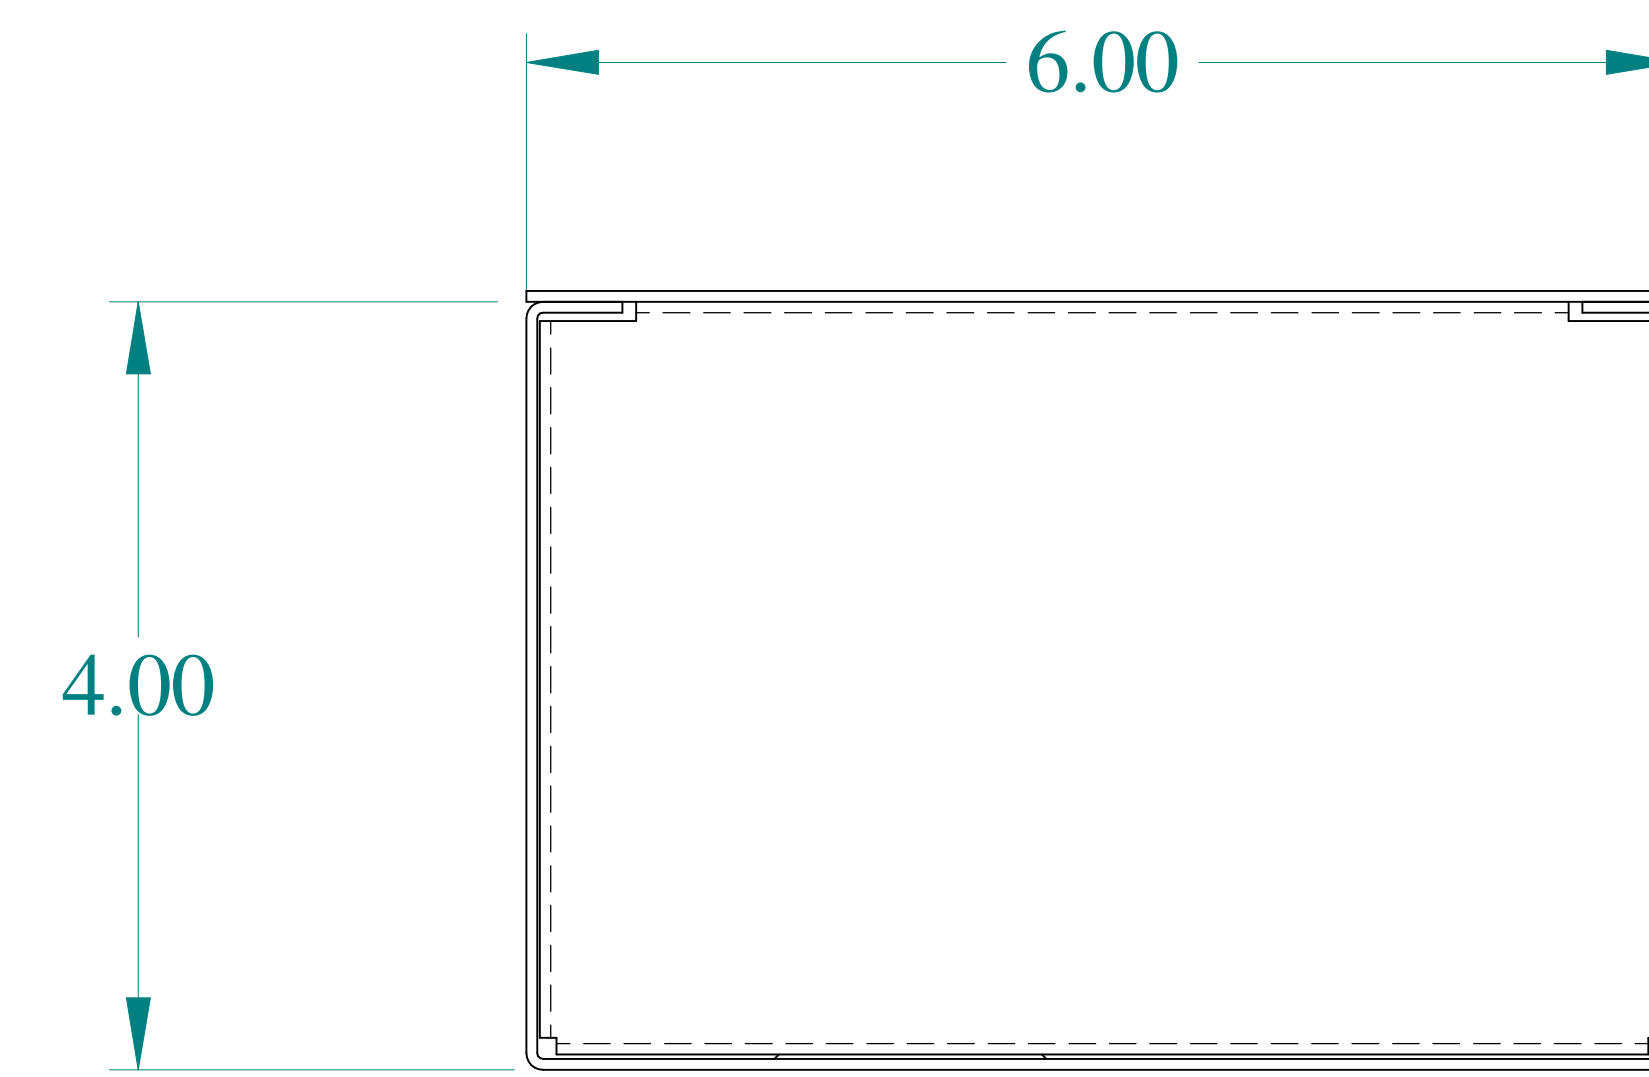

TOP VIEW

ISOMETRIC VIEWS

SIDE VIEW

FRONT VIEW

SIDE VIEW

BOTTOM VIEW

Data subject to change without notice.

Part #: CS864