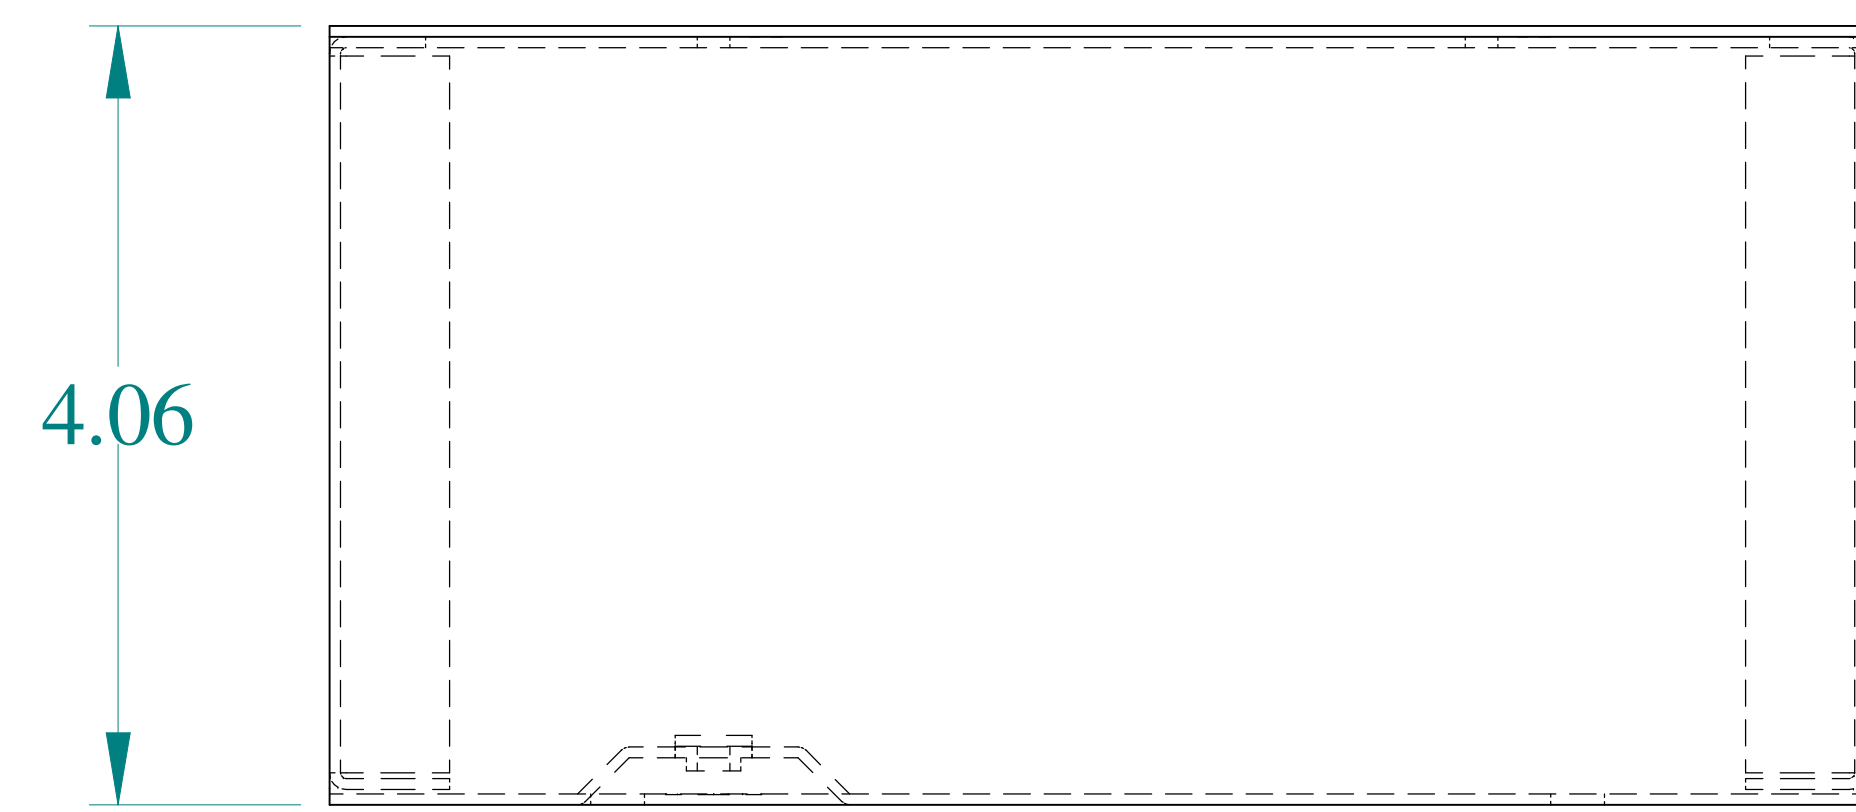

TOP VIEW

ISOMETRIC VIEWS

SIDE VIEW

FRONT VIEW

SIDE VIEW

BOTTOM VIEW

Data subject to change without notice.

Part #: CS864