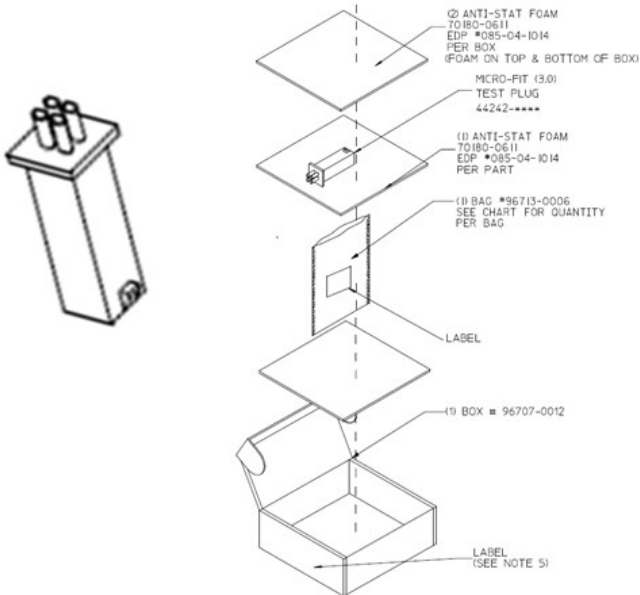

Date Issued :	March 16, 2023	PCN Number :	513409
Reason for Change :	Packaging Method/Quantity Changing		
Description of Change :	This notification is to inform you about part(s) listed in this notice that will undergo changes for new Delivery unit. No changes will be made to the product as a result of this change.		
Reason for Short Notice :	Corrective Actions		
Assessment of Change :	No change to parts - Form/Fit/Function		
Planned Implementation Date :	April 05, 2023		
Sample Availability Date:	April 04, 2023		
Internal Molex Qualification Date :	April 04, 2023		
Last date to request Samples by Customer :	April 05, 2023		

Before Picture

- **Delivery Unit Change – 44242-00XX Family**
- **Micro-Fit 4-24 Circuit Test Plug Assembly**

MATERIAL NUMBER	CIRCUIT NUMBER	PARTS PER BAG	BAGS PER BOX
44242-0001	4	1	8 MAX
44242-0002	6	1	8 MAX
44242-0003	8	1	8 MAX
44242-0004	10	1	8 MAX
44242-0005	12	1	8 MAX
44242-0006	14	1	8 MAX
44242-0007	16	1	8 MAX
44242-0008	18	1	8 MAX
44242-0009	20	1	8 MAX
44242-0010	22	1	8 MAX
44242-0011	24	1	8 MAX

After Picture

Overview

- Global Delivery Unit on the Micro-Fit 4-24 Circuit Test Plug Assembly is being set to 1pc
 - This will align the Global Delivery Unit with PK-44242-001
- There is NO impact to Fit, Form or Function of product
- Delivery Unit change only, no samples or PPAP will be provided for change.
- Part Numbers Impacted
 - See attached list