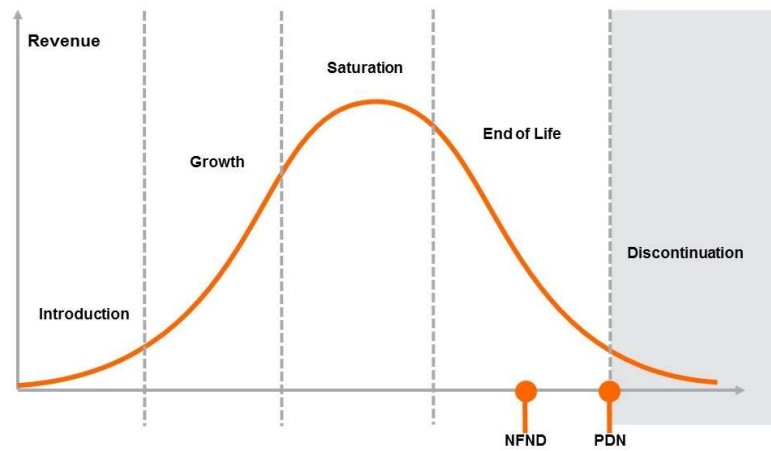

Product Or Individual Q-Code Discontinuation (acc. JEDEC J-STD-048)
OS-PDN-2020-017

01 April 2020

Last order: 01 October 2020

Last delivery: 01 April 2021

Please direct your feedback to your local Sales office.