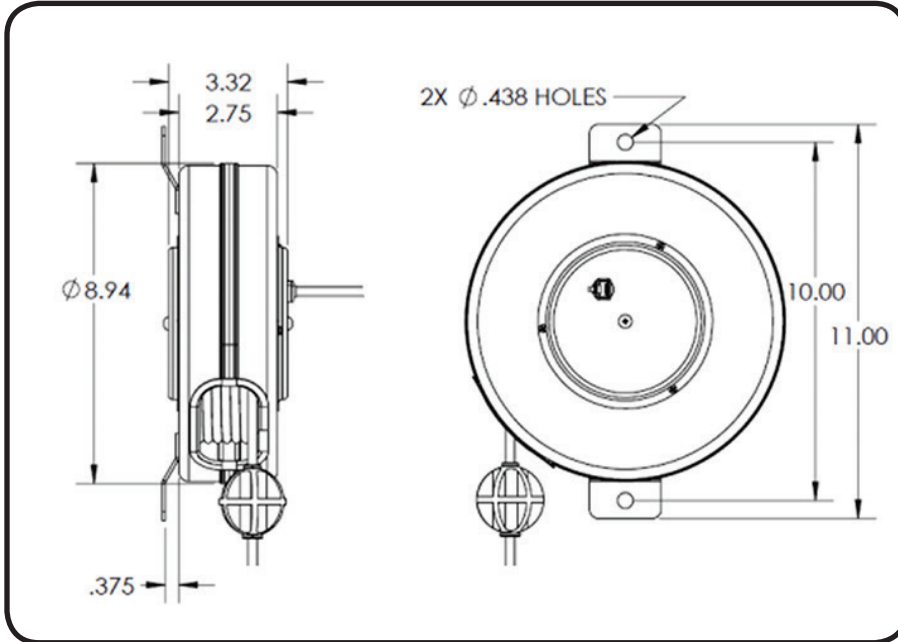

## Stage Ninja<sup>®</sup> 40 Foot Retractable CAT6 Unshielded Cable Reel

Premium CAT6 unshielded cable. Pull cable to desired length (it locks in place); give the cable another pull to unlock. Cable instantly retracts into protective housing.

### WARNING

Read all instructions. Keep out of reach of children. The Stage Ninja<sup>®</sup> Retractable Cable Reel is not a toy! This product can cause injury including but not limited to burns, cuts, eye injuries, or amputation if cord is used improperly. Recoil can cause injuries, especially when recoil is unexpected. When unplugging from connection, hold the cable end when retracting to maintain control of recoil. Do not wrap cord around finger, neck, arm, leg or other appendage or body part. The retractable cord is for use by responsible adults only. Do not allow anyone to touch or encounter the reel while it is in use. Stop using the retractable cable reel if the cable becomes frayed, damaged, shows any other signs of wear and tear, or does not function properly. Do not attempt to repair the cord. Wear long pants to reduce the risk of burns and cuts from the retractable cord. Do not place hands, feet, head or any other appendage or body part near housing unit while the cord is extended. Please heed these warning and use retractable cable reel with caution.

Reel Material	Retraction length (US/M) / Connector	Reel Size / Color	Cord Color	Static Length / Connector
Powder Coated Steel	40ft (12.2m) / RJ-45	9 Inch / Black	Black	3ft (.9m) / RJ-45
Weight	Constant Tension Available	Shielded	Mounting	Warranty
8 lbs / 3.6 kg	Yes	No	Flat Mounting Strap	1 Year