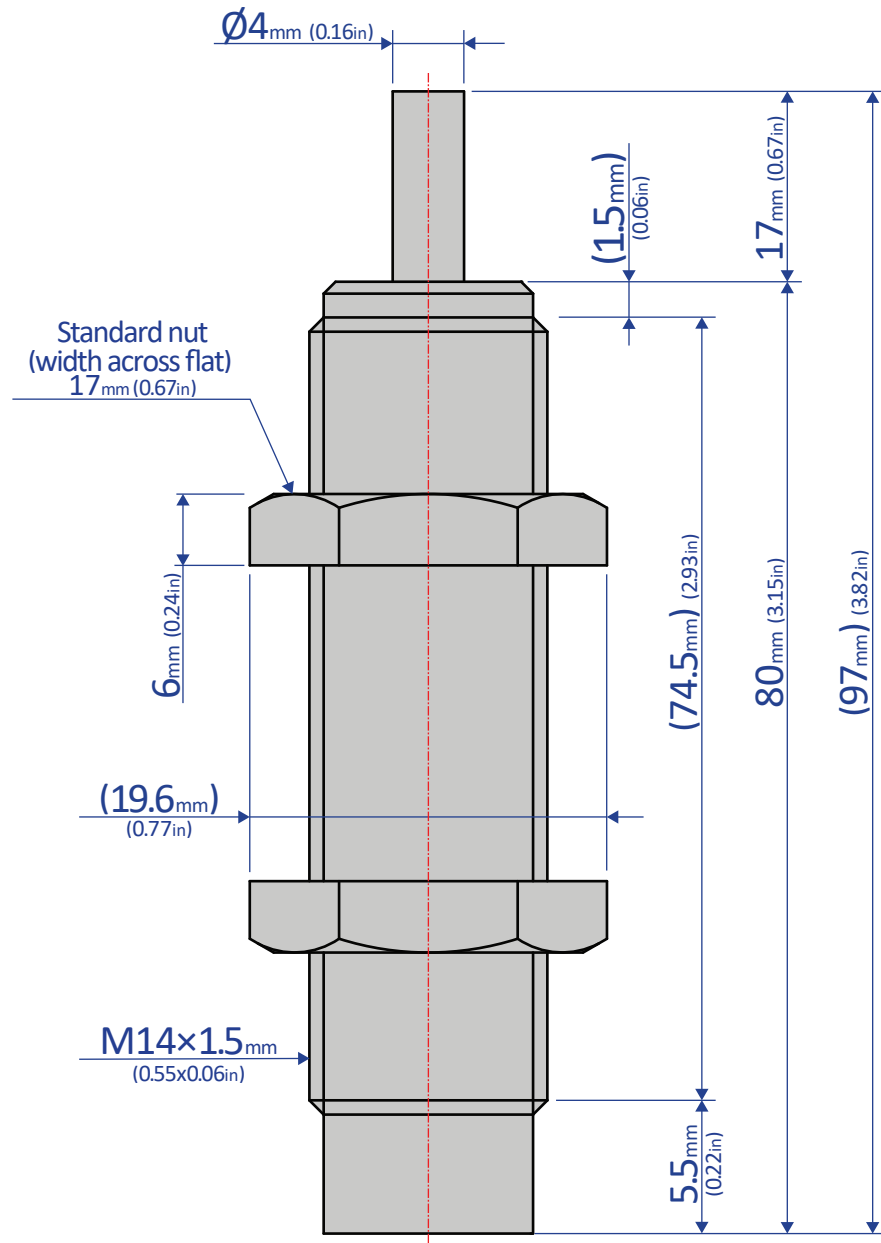

FK-1417L-S

SHOCK ABSORBER - FIXED

Bansbach
easylift[®]

50 West Drive • Melbourne, Florida 32904
(321) 253-1999 • www.easylift.com • www.damper.net