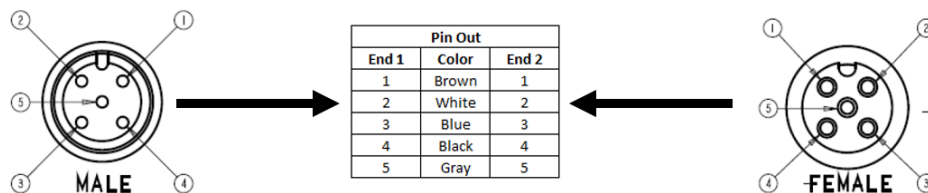

C5AC11UXXX

(M12 Cordset, 5 Position, 22 AWG Unshielded, Male Straight to Female Straight)

- Mueller's C5AC11UXXX is an M12 5-pin double ended, unshielded instrumentation cable with a straight male connector on one end and a straight female at the other.
- Keyway – A Coding
- Utilizes our 5-conductor 22 AWG PVC-insulated, unshielded cable.
- Ratings:
 - Current: 4 A
 - Voltage: 250 V AC/DC
- Material:
 - Coupling Nuts – Nickel Plated Brass
 - Pins/Contacts – Gold Plated Brass
- Length: The "U" in the model number represents unit of measurement. Either: Meters (M), Feet (F)
- Length: The "XXX" in the model number represents length. Standard lengths are 2, 5, and 10 meters. Any other lengths available upon request.
- Meets Standard: IEC 61076-2-101
- Protection Class: IEC IP68
- RoHS 3 Compliant