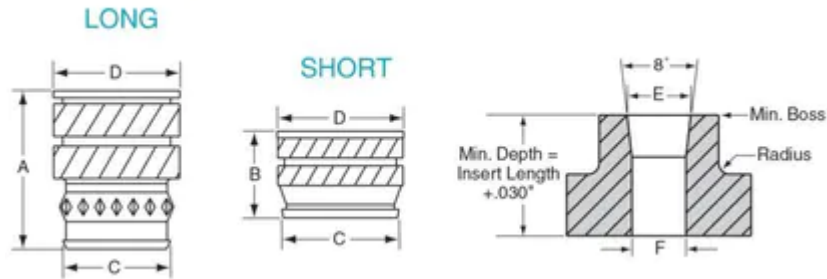

# 1024X150H

B	0.15 in
Boss Size	0.554 in
Brand	RAF
C	0.267 in
D	0.297 in
F	0.267 in
Finish	None
Length E	0.277 in
Material	Brass
Series	H
Thread Size	10-24