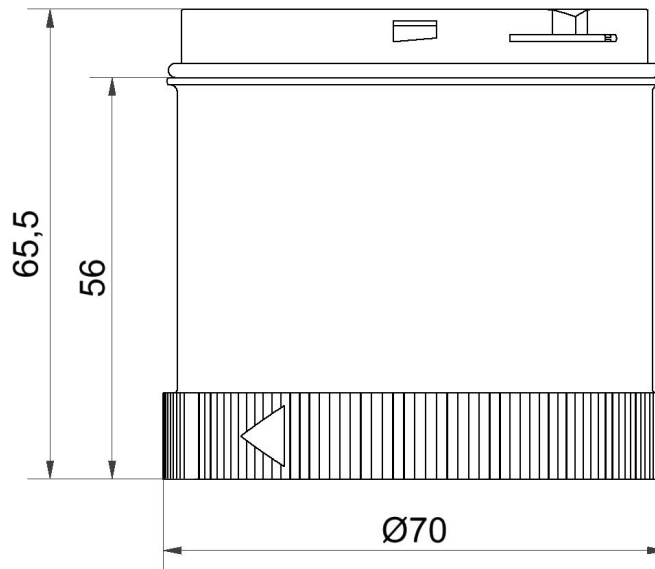

Modular Signal Towers / KombiSIGN 72
TwinLIGHT Classic 24VAC/DC GN

Conforms with UKCA (Importer)	Yes (WERMA (UK) Ltd.)
Conforms with CMIM	No
Conforms with AS-I	No
ICAO Certification	No
Conforms with DNV	No
Conforms with RoHS CN	No
Conforms with VdS	No
MTTF-value [years]	2880

DRAWING

! For additional installation and mounting information, refer to the appropriate user guide at www.werma.com. This printed copy is for information only and is subject to alteration.