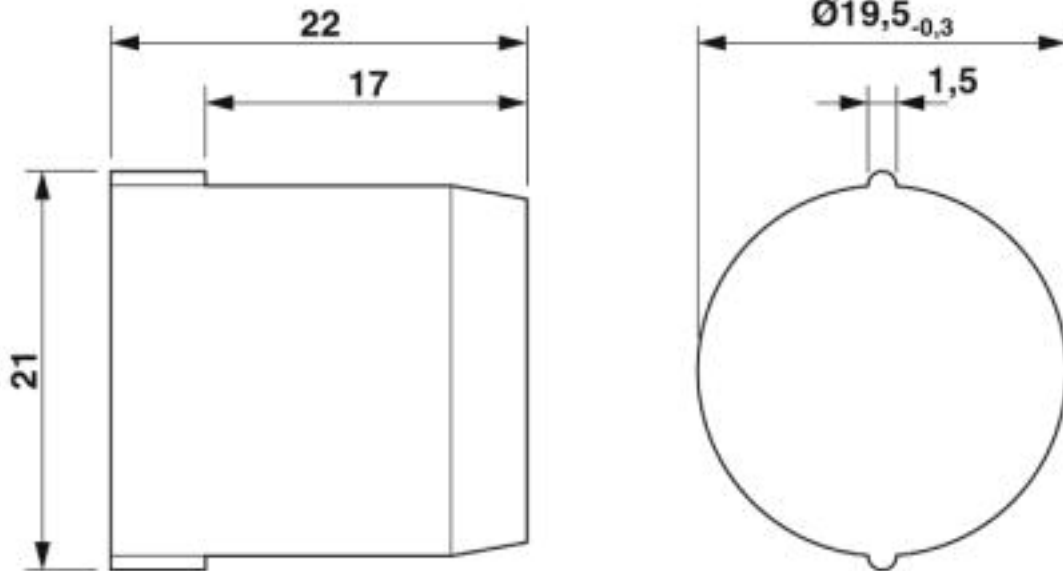

Closing cap, material: PA, color: red

Key Commercial Data

Packing unit	10 pc
Minimum order quantity	10 pc
GTIN	 4 055626 287621
GTIN	4055626287621

Technical data

Dimensions

Length	22 mm
Outside diameter	19.5 mm

Ambient conditions

Ambient temperature (operation)	-60 °C ... 100 °C
---------------------------------	-------------------

General

Material	PA
Color	red
Connection	The head of the sealing plug must still be visible after mounting in the screw connection (see "after mounting" photo).

Closing cap - SEALING PLUG 20X22 RD - 1421862

Drawings

Dimensional drawing

Dimensional drawing

Phoenix Contact 2019 © - all rights reserved
<http://www.phoenixcontact.com>

PHOENIX CONTACT GmbH & Co. KG
Flachsmarktstr. 8
32825 Blomberg
Germany
Tel. +49 5235 300
Fax +49 5235 3 41200
<http://www.phoenixcontact.com>