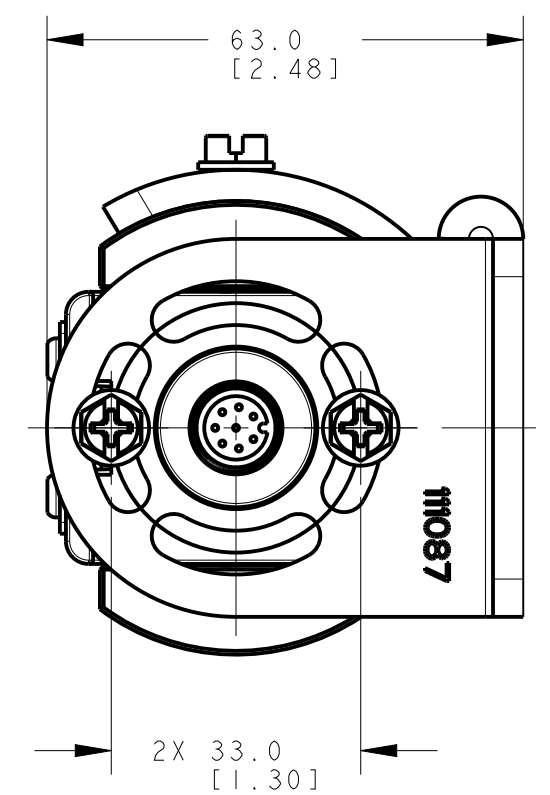

NOTES:
1. ALL DIMENSIONS ARE MILLIMETERS [INCHES] UNLESS OTHERWISE NOTED.
2. REFER TO "www.bannerengineering.com" FOR ADDITIONAL DATA AND SPECIFICATIONS.

BANNER BANNER ENGINEERING CORP.
www.bannerengineering.com

TITLE
EZ-SCREEN Cascade SLSC/EA 1650mm OD
WEB CAD DRAWINGS 2D/3D

SIZE D	DRAWING NO. 139543	REV.
SCALE 1:1	SHEET 1 OF 1	

CRO