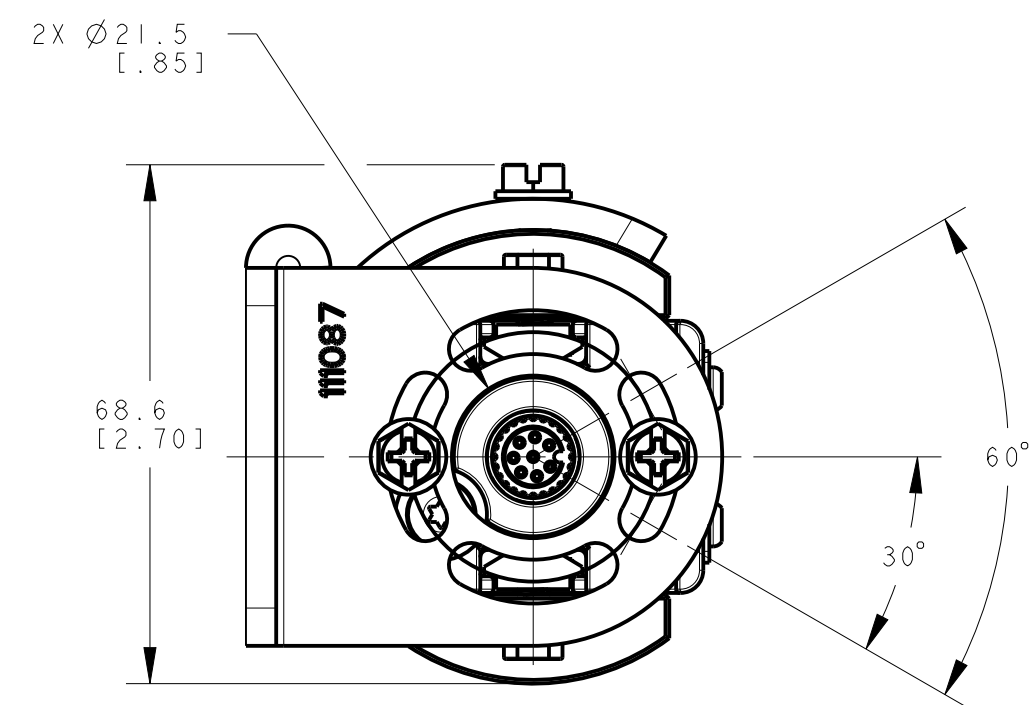

NOTES:
1. ALL DIMENSIONS ARE MILLIMETERS [INCHES] UNLESS OTHERWISE NOTED.
2. REFER TO "www.bannerengineering.com" FOR ADDITIONAL DATA AND SPECIFICATIONS.

BANNER BANNER ENGINEERING CORP.
www.bannerengineering.com

TITLE
EZ-SCREEN Cascade SLSC/EA 1650mm OD
WEB CAD DRAWINGS 2D/3D

SIZE D	DRAWING NO. 139543	REV.
SCALE 1:1	SHEET 1 OF 1	

CRO