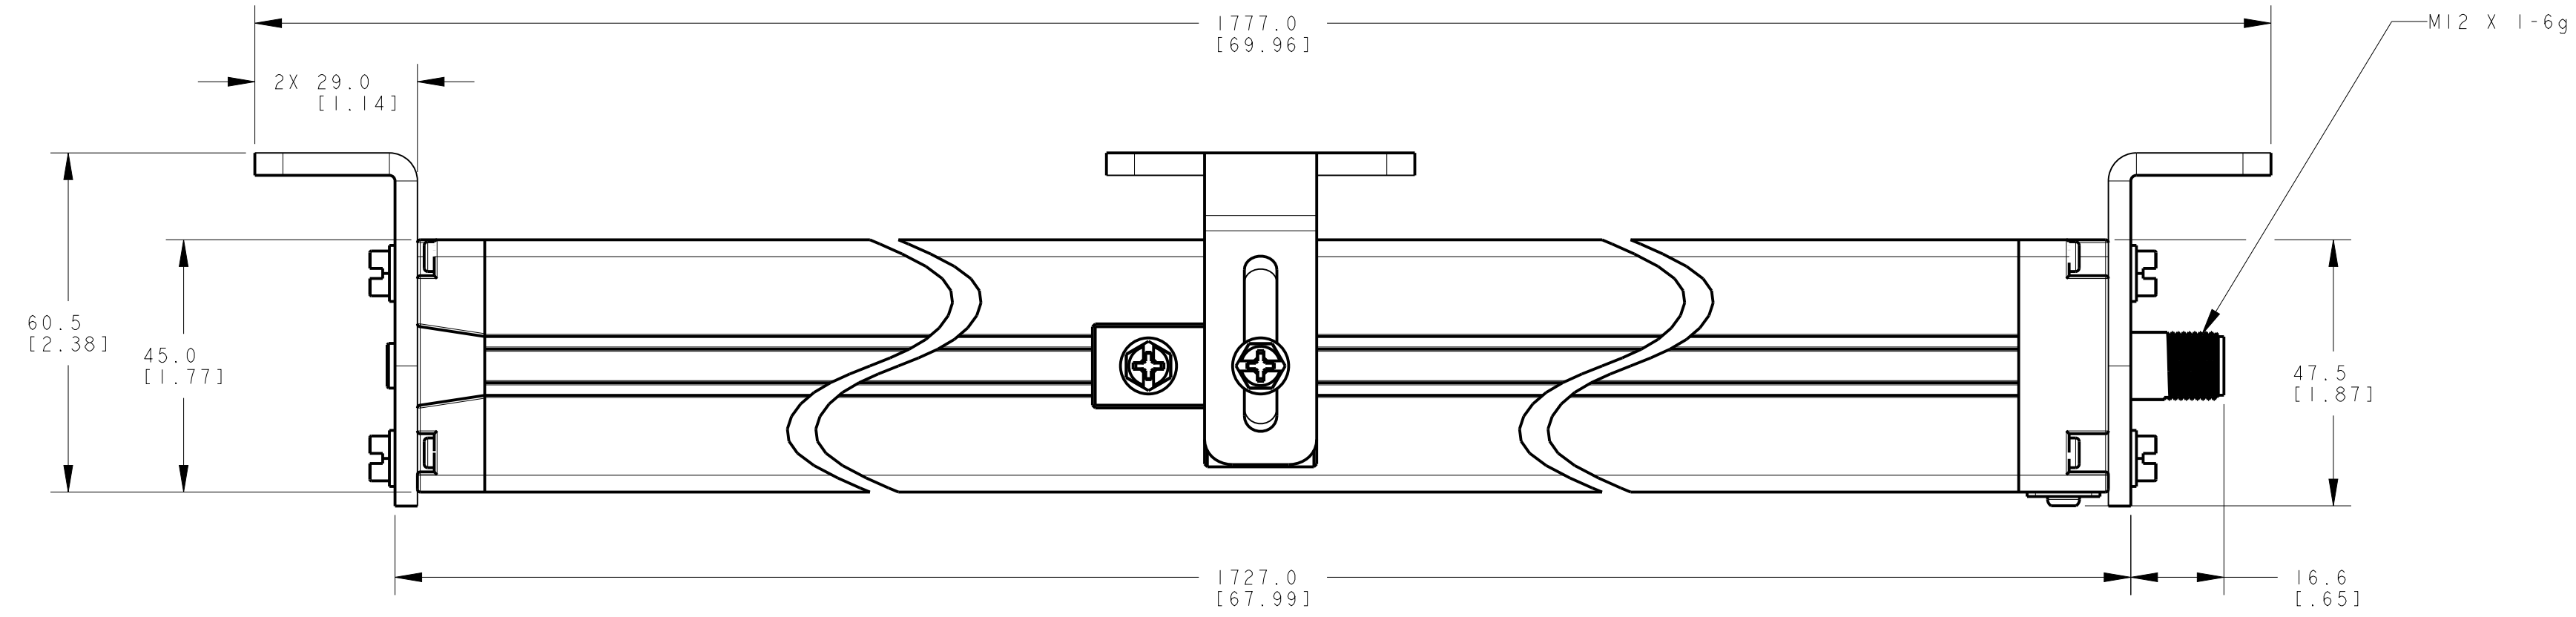

NOTES:
1. ALL DIMENSIONS ARE MILLIMETERS [INCHES] UNLESS OTHERWISE NOTED.
2. REFER TO "www.bannerengineering.com" FOR ADDITIONAL DATA AND SPECIFICATIONS.

BANNER BANNER ENGINEERING CORP.
www.bannerengineering.com

TITLE
EZ-SCREEN Cascade SLSC/EA 1650mm OD
WEB CAD DRAWINGS 2D/3D

SIZE D	DRAWING NO. 139543	REV.
SCALE 1:1	SHEET 1 OF 1	

CRO