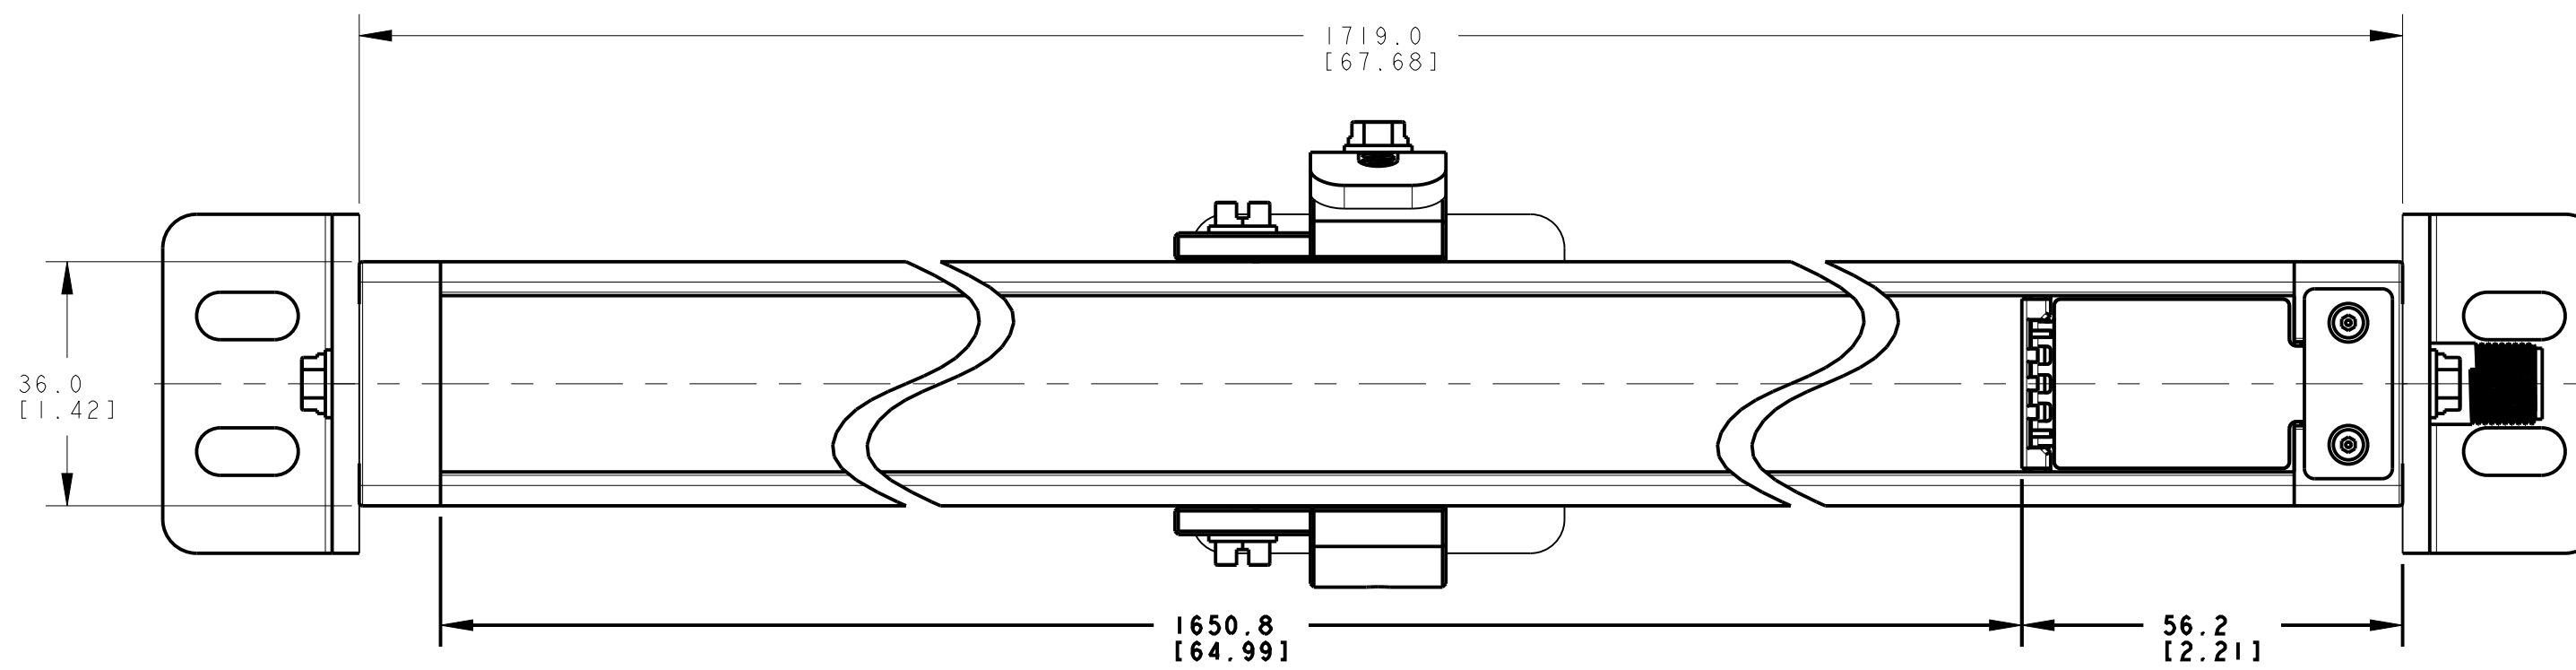

NOTES:
1. ALL DIMENSIONS ARE MILLIMETERS [INCHES] UNLESS OTHERWISE NOTED.
2. REFER TO "www.bannerengineering.com" FOR ADDITIONAL DATA AND SPECIFICATIONS.

BANNER BANNER ENGINEERING CORP.
www.bannerengineering.com

TITLE
EZ-SCREEN Cascade SLSC/EA 1650mm OD
WEB CAD DRAWINGS 2D/3D

SIZE D	DRAWING NO. 139543	REV.
SCALE 1:1	SHEET 1 OF 1	

CRO