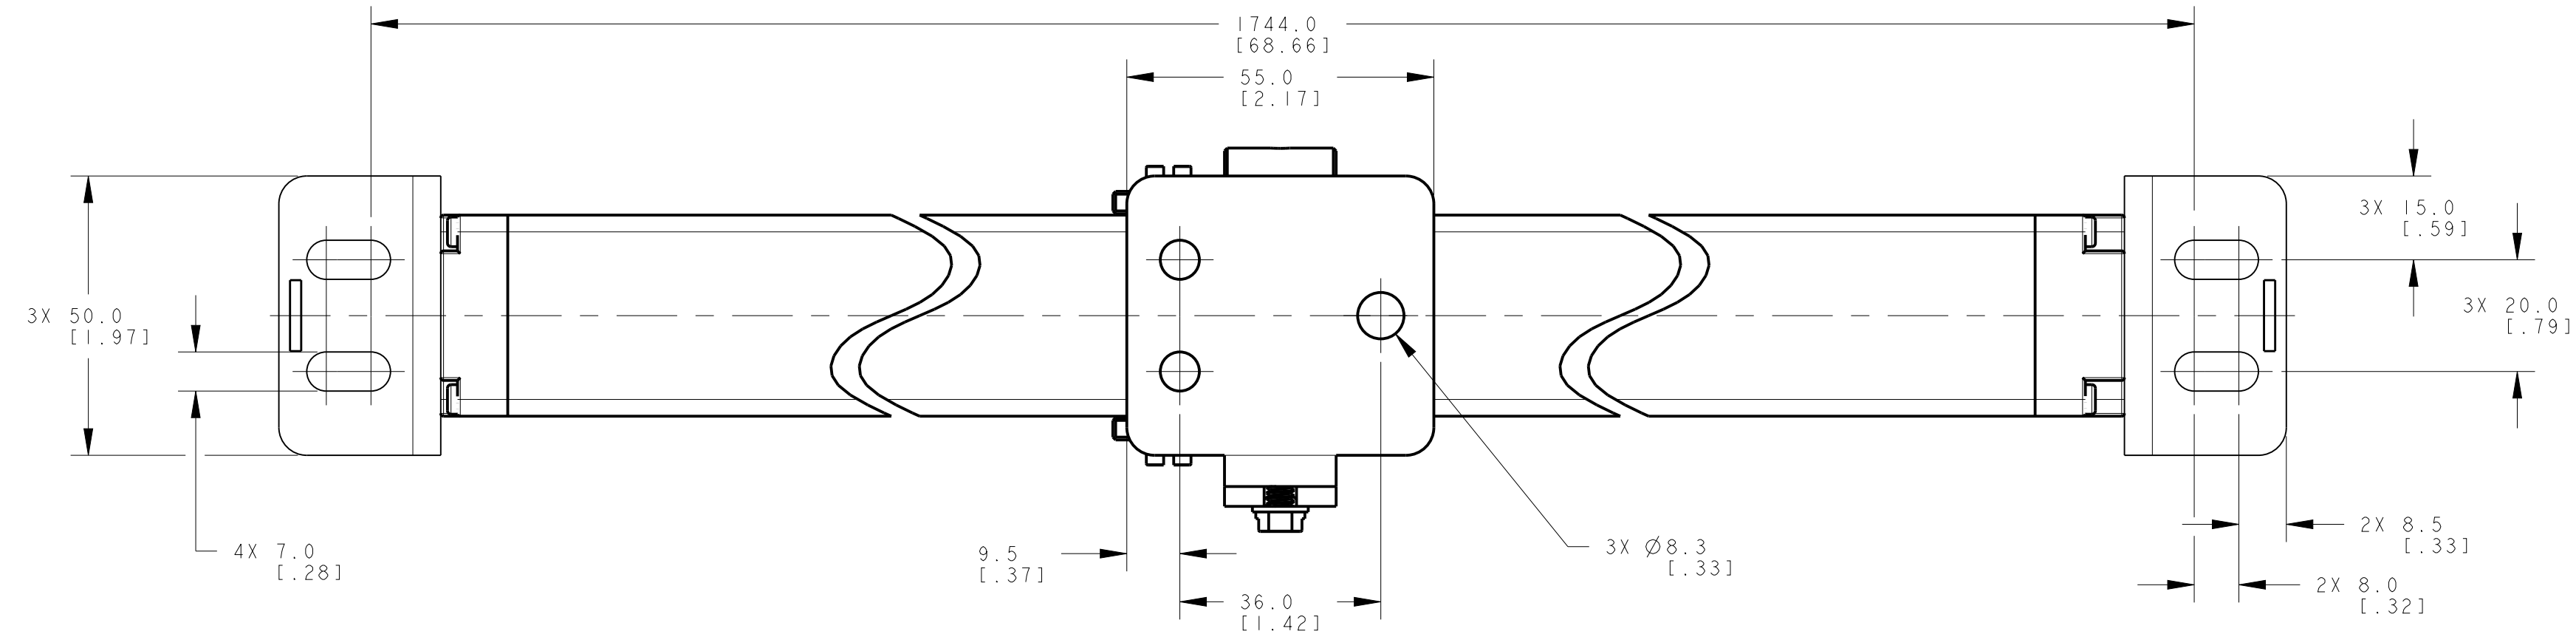

NOTES:
1. ALL DIMENSIONS ARE MILLIMETERS [INCHES] UNLESS OTHERWISE NOTED.
2. REFER TO "www.bannerengineering.com" FOR ADDITIONAL DATA AND SPECIFICATIONS.

BANNER BANNER ENGINEERING CORP.
www.bannerengineering.com

TITLE
EZ-SCREEN Cascade SLSC/EA 1650mm OD
WEB CAD DRAWINGS 2D/3D

SIZE D	DRAWING NO. 139543	REV.
SCALE 1:1	SHEET 1 OF 1	

CRO