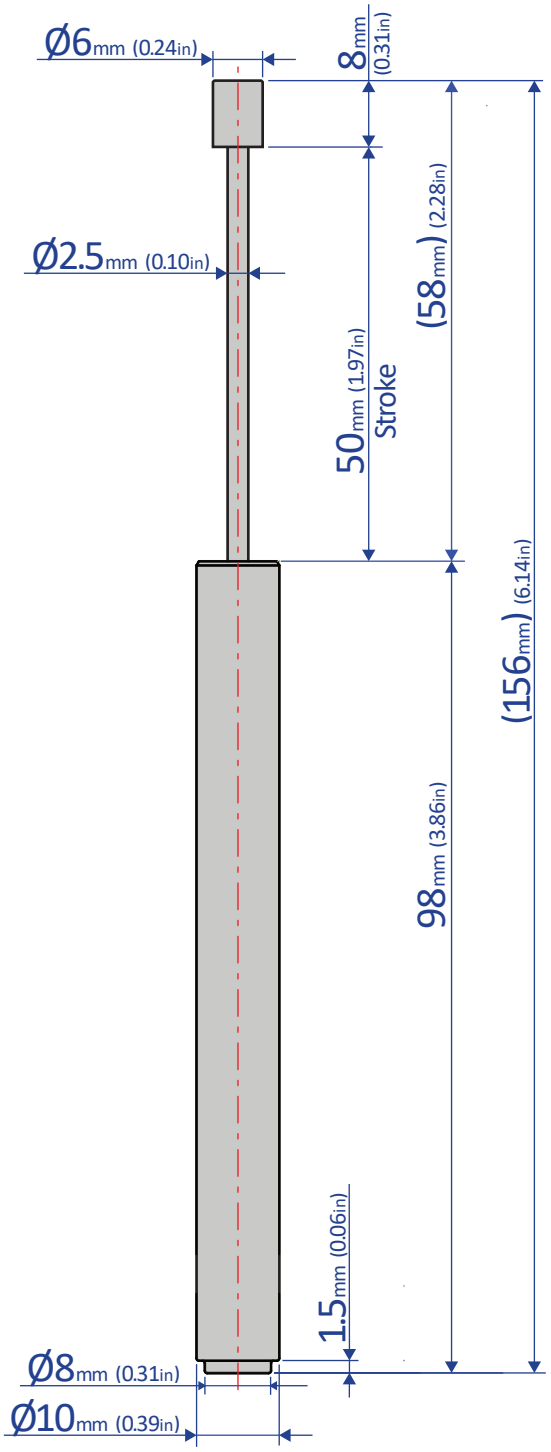

FPD-1050A1-CW

SHOCK ABSORBER - FIXED

Bansbach
easylift[®]

50 West Drive • Melbourne, Florida 32904
(321) 253-1999 • www.easylift.com • www.damper.net