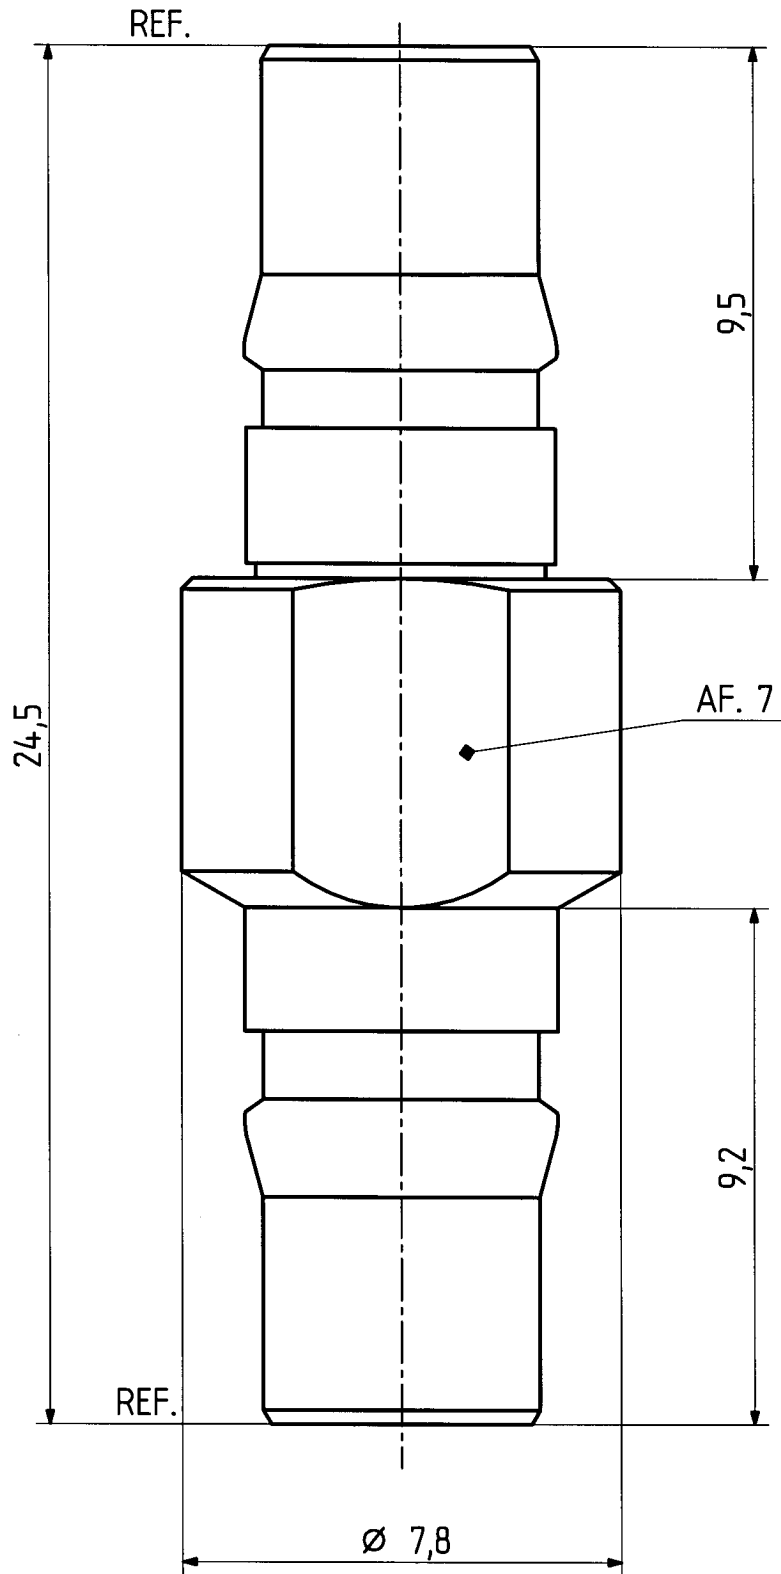

	date	sign
drawn	20.07.01	4.952/srm
checked	20.7.01	<i>[Signature]</i>
approved	20.07.01	4662/ <i>[Signature]</i>

H+S 701 448.05

scale

8:1

HUBER + SUHNER  
CH-ITC-RBS-CON

dimensions in mm

drawing number

4.13.34261

OZ drawing :

Index

b