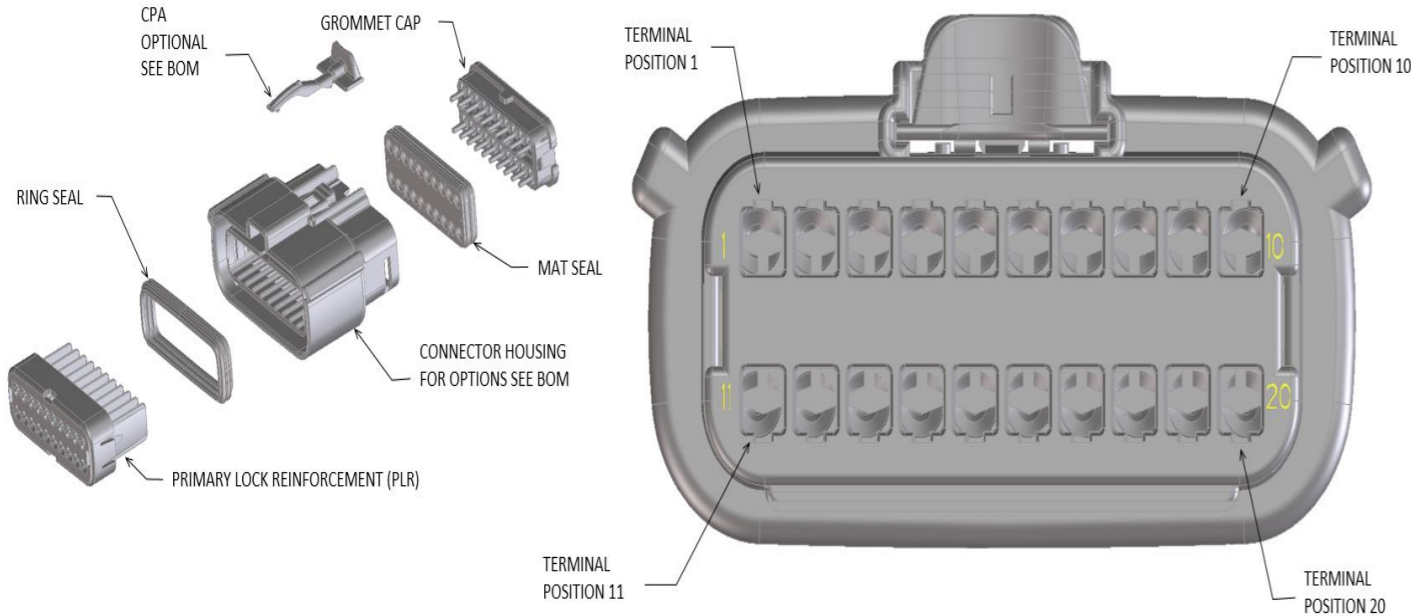

BOM AND PIN OUT SHEET

ABBREVIATION	DESCRIPTION	COLOR	MATERIAL
A-BLACK	HOUSING, KEYING OPTION A	BLACK	SPS/NYLON GF20
B-LIGHT GRAY	HOUSING, KEYING OPTION B	LIGHT GRAY	SPS/NYLON GF20
C-BROWN	HOUSING, KEYING OPTION C	BROWN	SPS/NYLON GF20
D-GREEN	HOUSING, KEYING OPTION D	GREEN	SPS/NYLON GF20
C-DARK GRAY	HOUSING, KEYING OPTION C	DARK GRAY	SPS/NYLON GF20
D-STONE GRAY	HOUSING, KEYING OPTION D	STONE GRAY	SPS/NYLON GF20
A-YELLOW	HOUSING, KEYING OPTION A	YELLOW	SPS/NYLON GF20
A-BLACK-CLIP	HOUSING, KEYING OPTION A WITH CLIPSLOT	BLACK	SPS/NYLON GF20
B-LIGHT GRAY-CLIP	HOUSING, KEYING OPTION B WITH CLIPSLOT	LIGHT GRAY	SPS/NYLON GF20
C-DARK GRAY-CLIP	HOUSING, KEYING OPTION C WITH CLIPSLOT	DARK GRAY	SPS/NYLON GF20
D-STONE GRAY-CLIP	HOUSING, KEYING OPTION D WITH CLIPSLOT	STONE GRAY	SPS/NYLON GF20
A-YELLOW-CLIP	HOUSING, KEYING OPTION A WITH CLIPSLOT	YELLOW	SPS/NYLON GF20
B-YELLOW-CLIP	HOUSING, KEYING OPTION B WITH CLIPSLOT	YELLOW	SPS/NYLON GF20
GCP	GROMMET CAP (PLUGGED)	BLACK	SPS/NYLON GF20
GCO	GROMMET CAP (OPEN)	BLACK	SPS/NYLON GF20
PLR	PLR	NATURAL	SPS/NYLON GF20
CPA	CPA	RED	PBT GF30
M	MAT SEAL	LIGHT BLUE	INHERENTLY LUBRICATED SILICONE
R	RING SEAL	GREEN	INHERENTLY LUBRICATED SILICONE