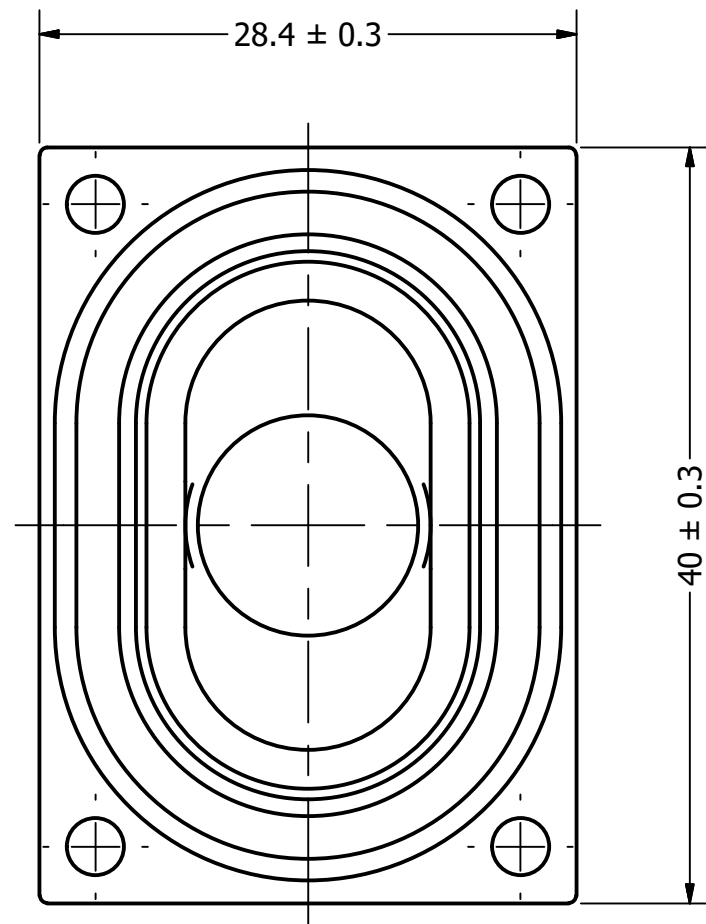

Part Number:	SW400704-1	
DRAWN	CJ	3/23/2017
CHECKED		10/2/2017
P.D.		10/2/2017
Description:	Waterproof Dynamic Speaker	
APPROVED	C.E.	10/2/2017
This document contains data proprietary to DB Unlimited. Any use or reproduction, in any form, without prior written permission of DB Unlimited is prohibited. All terms and conditions can be found at www.dbunlimitedco.com		

Top View

Side View

Bottom View

Items	Specifications	Conditions
Sound Pressure Level	94	dB (@ 10cm), Avg.
Resonant Frequency	750	Hz
Frequency Range	750 ~ 10,000	Hz
Nominal Power	2	W
Max. Power	2.5	W
Impedance	4	Ω
Cone Material	PET	
Mount Type	Frame Mount	
IP Rating	IP67	
Storage Temperature	-20 ~ +55	$^{\circ}\text{C}$
Operating Temperature	-20 ~ +55	$^{\circ}\text{C}$
Weight	12.56	g

REVISION HISTORY			
REV	DESCRIPTION	DATE	APPROVED
	Released from Engineering	10/2/2017	C.E.
1	Update markings	2/28/2018	C.E.

NOTES	
1)	All dimensions are in mm unless otherwise noted
2)	All tolerances are ± 0.5 mm unless otherwise noted
3)	All parts meet RoHS
4)	Subject to change or redrawn without notice