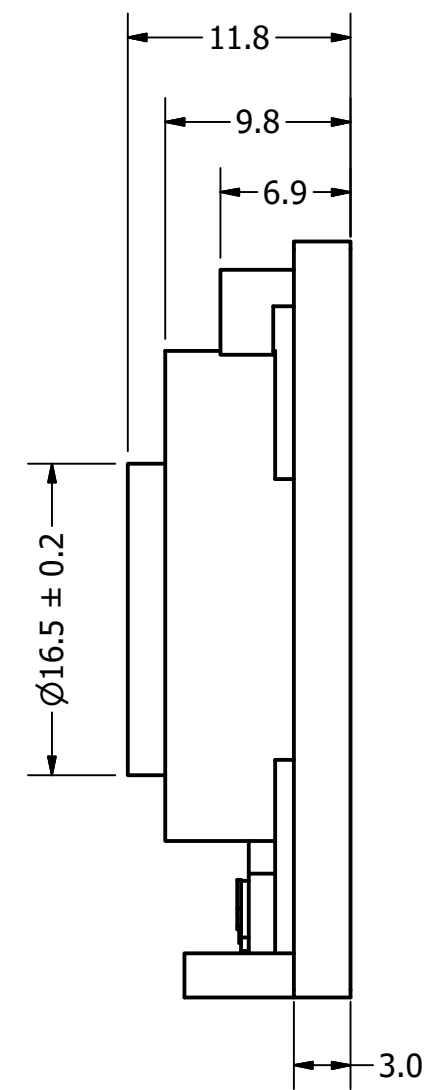

Part Number:	SW400704-1	
DRAWN	CJ	3/23/2017
CHECKED		10/2/2017
P.D.		10/2/2017
Description:	Waterproof Dynamic Speaker	
APPROVED	C.E.	10/2/2017
This document contains data proprietary to DB Unlimited. Any use or reproduction, in any form, without prior written permission of DB Unlimited is prohibited. All terms and conditions can be found at www.dbunlimitedco.com		

Top View

Side View

Bottom View

Items	Specifications	Conditions
Sound Pressure Level	94	dB (@ 10cm), Avg.
Resonant Frequency	750	Hz
Frequency Range	750 ~ 10,000	Hz
Nominal Power	2	W
Max. Power	2.5	W
Impedance	4	Ω
Cone Material	PET	
Mount Type	Frame Mount	
IP Rating	IP67	
Storage Temperature	-20 ~ +55	$^{\circ}\text{C}$
Operating Temperature	-20 ~ +55	$^{\circ}\text{C}$
Weight	12.56	g

REVISION HISTORY			
REV	DESCRIPTION	DATE	APPROVED
	Released from Engineering	10/2/2017	C.E.
1	Update markings	2/28/2018	C.E.

NOTES	
1)	All dimensions are in mm unless otherwise noted
2)	All tolerances are ± 0.5 mm unless otherwise noted
3)	All parts meet RoHS
4)	Subject to change or redrawn without notice