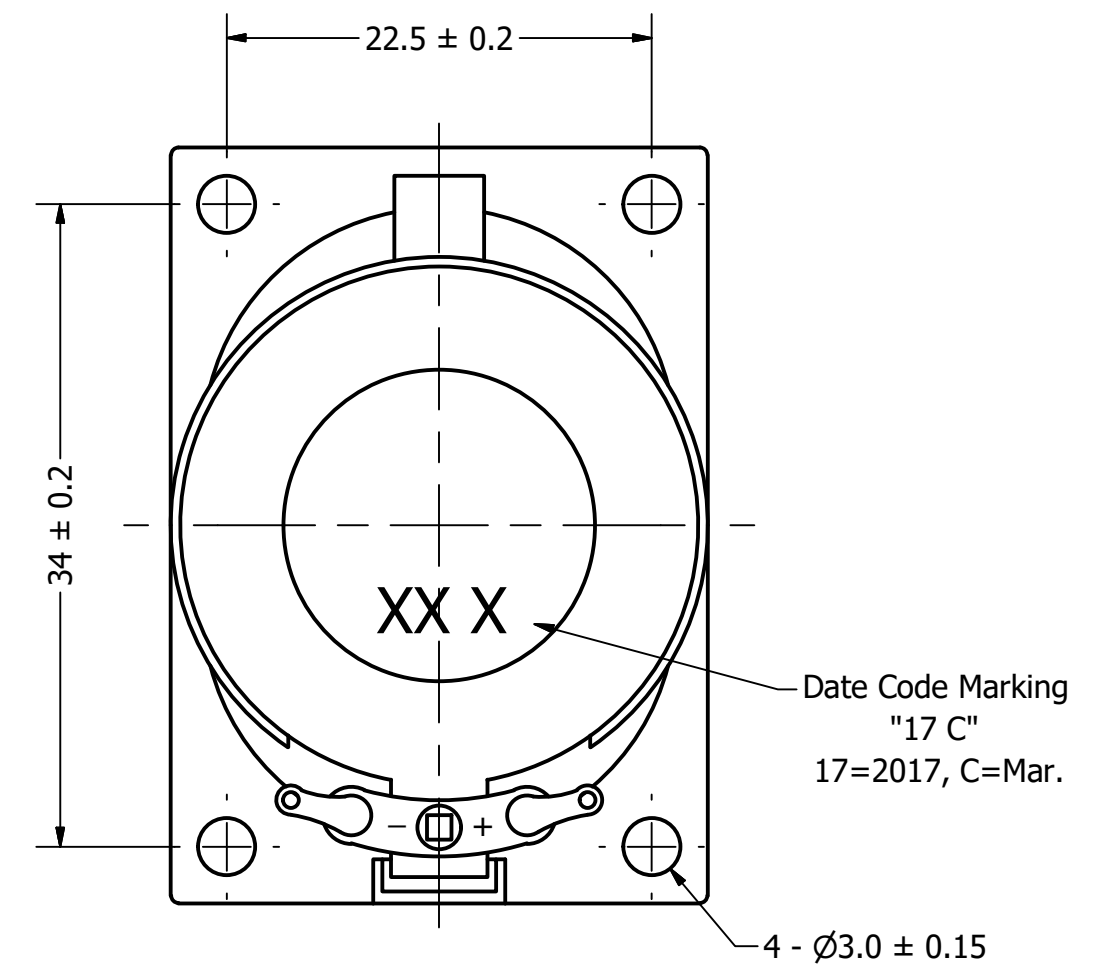

Part Number:	SW400704-1	
DRAWN	CJ	3/23/2017
CHECKED		10/2/2017
P.D.		10/2/2017
Description:	Waterproof Dynamic Speaker	
APPROVED	C.E.	10/2/2017
This document contains data proprietary to DB Unlimited. Any use or reproduction, in any form, without prior written permission of DB Unlimited is prohibited. All terms and conditions can be found at www.dbunlimitedco.com		

Top View

Side View

Bottom View

Items	Specifications	Conditions
Sound Pressure Level	94	dB (@ 10cm), Avg.
Resonant Frequency	750	Hz
Frequency Range	750 ~ 10,000	Hz
Nominal Power	2	W
Max. Power	2.5	W
Impedance	4	Ω
Cone Material	PET	
Mount Type	Frame Mount	
IP Rating	IP67	
Storage Temperature	-20 ~ +55	$^{\circ}\text{C}$
Operating Temperature	-20 ~ +55	$^{\circ}\text{C}$
Weight	12.56	g

REVISION HISTORY			
REV	DESCRIPTION	DATE	APPROVED
	Released from Engineering	10/2/2017	C.E.
1	Update markings	2/28/2018	C.E.

NOTES	
1)	All dimensions are in mm unless otherwise noted
2)	All tolerances are ± 0.5 mm unless otherwise noted
3)	All parts meet RoHS
4)	Subject to change or redrawn without notice