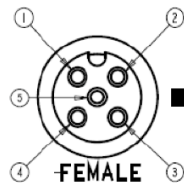

C5C06UXXX

(M12 Cordset, 5 Position, 22 AWG Female Straight to Free End)

Pin Out		
End 1	Color	End 2
1	Brown	Free End
2	White	
3	Blue	
4	Black	
5	Grey	

- Mueller's C5C06UXXX is an M12 5-pin single ended instrumentation cable with a straight female connector on one end and free at the other.
- Keyway – A Coding
- Utilizes a 5-conductor 22 AWG PVC-insulated cable.
- Ratings:
 - Current: 4 A
 - Voltage: 250 V AC/DC
- Material:
 - Coupling Nuts – Nickel Plated Brass
 - Pins/Contacts – Gold Plated Brass
- Length: The "U" in the model number represents unit of measurement.
Either: Meters (M), Feet (F)
- Length: The "XXX" in the model number represents length. Standard lengths are 2, 5, and 10 meters. Any other lengths available upon request.
- Meets Standard: IEC 61076-2-101
- Protection Class: IEC IP68
- RoHS 3 Compliant