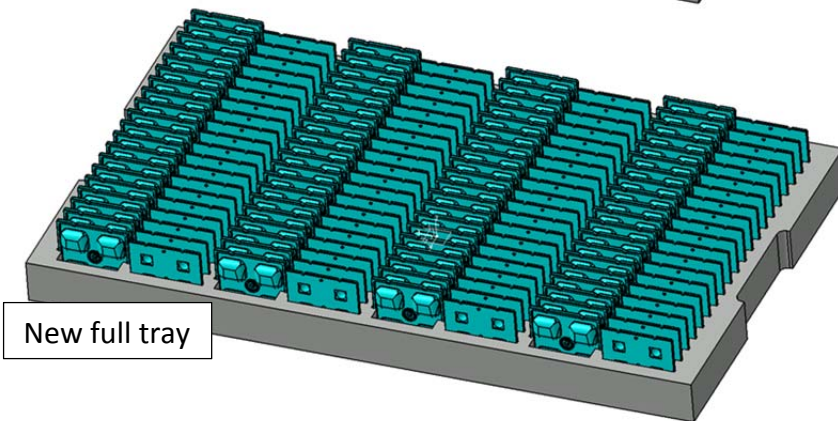

Tray size: 465x268x30 mm
Quantity on tray: 160 pieces
Quantity in box: 800 pieces
Box size: 480x280x300 mm
Full tray is covered with plastic shrink film.

Subject: PCN 118 b - Change of packaging quantities

Description: As part of our continuous improvement process regarding the logistics LEDiL has changed the packaging quantities of following products.

Time line: This change is valid immediately

Changes:

AFFECTED PRODUCT	Old BOX qty.	Upd. BOX qty.	Old MPQ	Upd. MPQ	Old MOQ	Upd. MOQ	Old Gr2	Upd. Gr2	Old Gr3	Upd. Gr3
F13671_ANGE-RZ-LENS	1260	2000	60	60	60	60		2000		10000
CA14557_REBECCA-RGB-WW	320	288	32	32	96	96	320	288	10240	10080
CP12632_LAURA-D-PG	1440	1960	360	98	360	392	1440	1960	10080	11760
CP12633_LAURA-M-PG	1440	1960	360	98	360	392	1440	1960	10080	11760
CP12637_LAURA-WW-PG	1440	1960	360	98	360	392	1440	1960	10080	11760
C14735_FLORENTINA-2X2-HLD	84	88	84	88	24	24		88		10032
C14734_FLORENTINA-2X2-SHD	252	248	1	1	24	24		248		10168
CA13315_LXP2-LH1-TAPE-BLK	1440	1440	224	180				1440		10080
C12366_LENA-STD-BASE-CL340-BLK	60	360	60	18	60	54		360		10080
C13088_LENA-STD-BASE-E30	60	360	60	18	60	54		360		10080
C13083_PF-SOCKET	336	4608	28	32	112	128		4608		13824
C13761_PF-SOCKET-CXA15	336	4608	28	32	112	128		4608		13824

Contact information: Tero Mäkinen
LEDIL Oy
Salorankatu 10
24240 SALO, FINLAND
tero.makinen@ledil.com