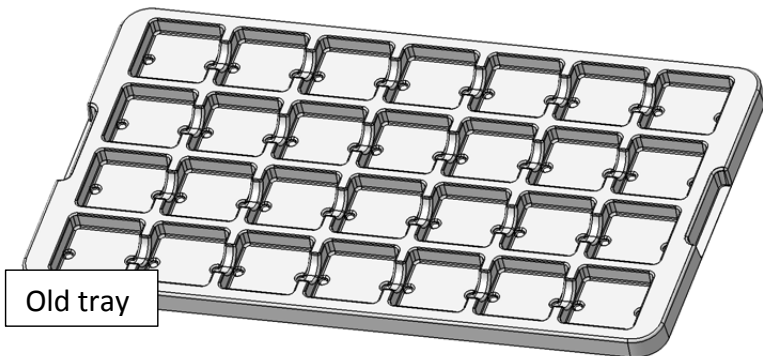

Tray size: 465x268x30 mm
Quantity on tray: 160 pieces
Quantity in box: 800 pieces
Box size: 480x280x300 mm
Full tray is covered with plastic shrink film.

Subject: PCN 118 b - Change of packaging quantities

Description: As part of our continuous improvement process regarding the logistics LEDiL has changed the packaging quantities of following products.

Time line: This change is valid immediately

Changes:

AFFECTED PRODUCT	Old BOX qty.	Upd. BOX qty.	Old MPQ	Upd. MPQ	Old MOQ	Upd. MOQ	Old Gr2	Upd. Gr2	Old Gr3	Upd. Gr3
F13671_ANGE-RZ-LENS	1260	2000	60	60	60	60		2000		10000
CA14557_REBECCA-RGB-WW	320	288	32	32	96	96	320	288	10240	10080
CP12632_LAURA-D-PG	1440	1960	360	98	360	392	1440	1960	10080	11760
CP12633_LAURA-M-PG	1440	1960	360	98	360	392	1440	1960	10080	11760
CP12637_LAURA-WW-PG	1440	1960	360	98	360	392	1440	1960	10080	11760
C14735_FLORENTINA-2X2-HLD	84	88	84	88	24	24		88		10032
C14734_FLORENTINA-2X2-SHD	252	248	1	1	24	24		248		10168
CA13315_LXP2-LH1-TAPE-BLK	1440	1440	224	180				1440		10080
C12366_LENA-STD-BASE-CL340-BLK	60	360	60	18	60	54		360		10080
C13088_LENA-STD-BASE-E30	60	360	60	18	60	54		360		10080
C13083_PF-SOCKET	336	4608	28	32	112	128		4608		13824
C13761_PF-SOCKET-CXA15	336	4608	28	32	112	128		4608		13824

Contact information: Tero Mäkinen
LEDIL Oy
Salorankatu 10
24240 SALO, FINLAND
tero.makinen@ledil.com