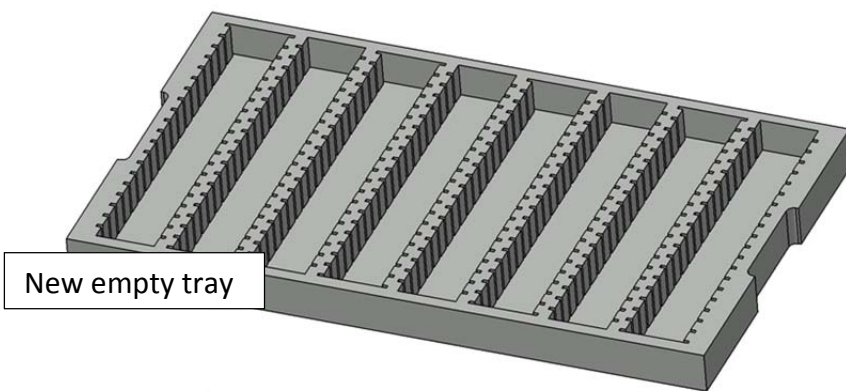

Tray size: 465x268x30 mm
Quantity on tray: 160 pieces
Quantity in box: 800 pieces
Box size: 480x280x300 mm
Full tray is covered with plastic shrink film.

Subject: PCN 118 b - Change of packaging quantities

Description: As part of our continuous improvement process regarding the logistics LEDiL has changed the packaging quantities of following products.

Time line: This change is valid immediately

Changes:

AFFECTED PRODUCT	Old BOX qty.	Upd. BOX qty.	Old MPQ	Upd. MPQ	Old MOQ	Upd. MOQ	Old Gr2	Upd. Gr2	Old Gr3	Upd. Gr3
F13671_ANGE-RZ-LENS	1260	2000	60	60	60	60		2000		10000
CA14557_REBECCA-RGB-WW	320	288	32	32	96	96	320	288	10240	10080
CP12632_LAURA-D-PG	1440	1960	360	98	360	392	1440	1960	10080	11760
CP12633_LAURA-M-PG	1440	1960	360	98	360	392	1440	1960	10080	11760
CP12637_LAURA-WW-PG	1440	1960	360	98	360	392	1440	1960	10080	11760
C14735_FLORENTINA-2X2-HLD	84	88	84	88	24	24		88		10032
C14734_FLORENTINA-2X2-SHD	252	248	1	1	24	24		248		10168
CA13315_LXP2-LH1-TAPE-BLK	1440	1440	224	180				1440		10080
C12366_LENA-STD-BASE-CL340-BLK	60	360	60	18	60	54		360		10080
C13088_LENA-STD-BASE-E30	60	360	60	18	60	54		360		10080
C13083_PF-SOCKET	336	4608	28	32	112	128		4608		13824
C13761_PF-SOCKET-CXA15	336	4608	28	32	112	128		4608		13824

Contact information: Tero Mäkinen
LEDIL Oy
Salorankatu 10
24240 SALO, FINLAND
tero.makinen@ledil.com