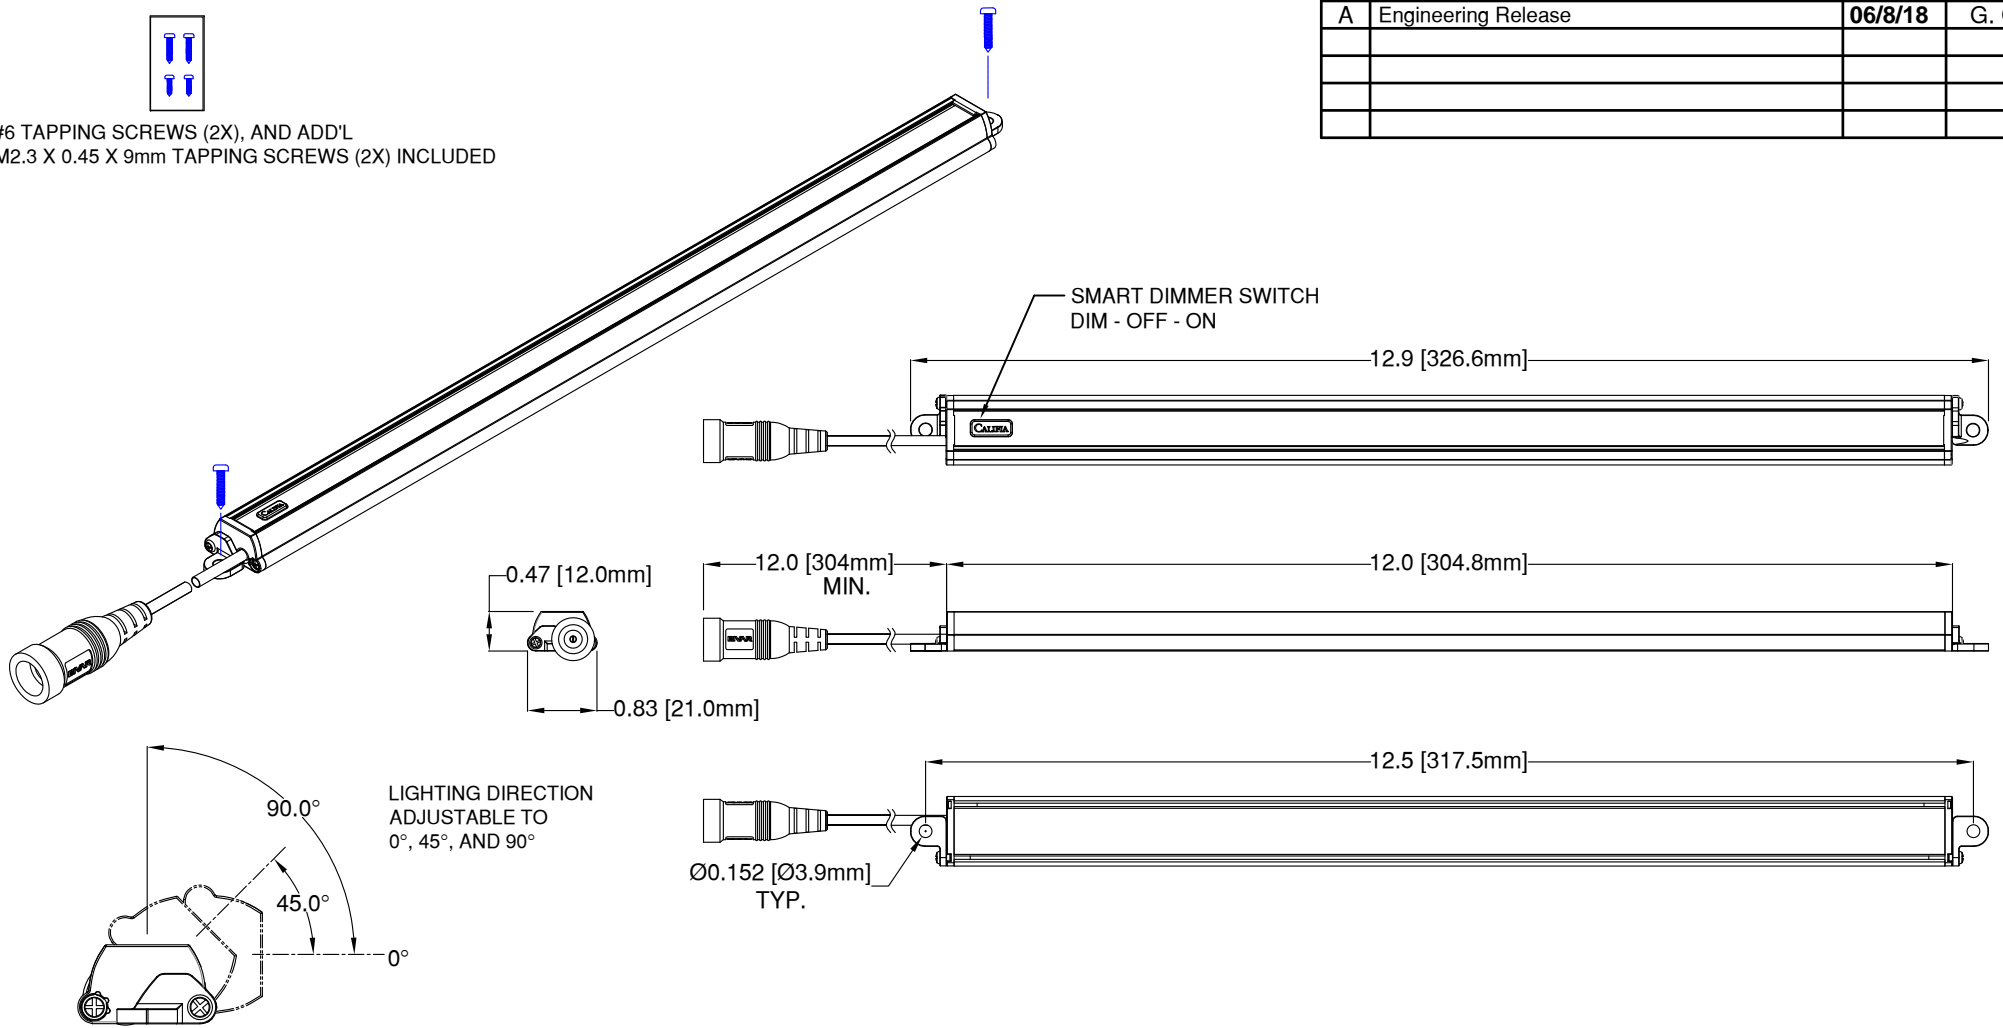

#6 TAPPING SCREWS (2X), AND ADD'L
M2.3 X 0.45 X 9mm TAPPING SCREWS (2X) INCLUDED

REV.	DESCRIPTION	DATE	APPROVED
A	Engineering Release	06/8/18	G. O.

1. Power Input: 24VDC, Constant Voltage
2. Power Consumption: 5.0 Watts
3. White Color Temperature: 4750K Neutral White
4. Output Projection: 35° FWHM
5. Luminous Output: 365 Lumens (145 Lumens When Dimmed)
6. Housing Color: Black
7. Operating Temperature: 0C ~ +40C
8. For Use in Dry Locations Only
9. Pre-set to "ON" When Initially Powered

Mating Connector:
5.5 x 2.1 x 11mm DC Plug

STANDARD TOLERANCE (UNLESS OTHERWISE SPECIFIED)		 4 THOMAS, IRVINE, CA. 92618 TEL: (949) 951-8808 FAX: (949) 951-3974			
DECIMALS	ANGULAR				
.X ± .1	X° ± 1°				
.XX ± .01		TITLE: BC5400 SERIES LIGHTING NEUTRAL WHITE			
.XXX ± .005		DESIGNED: TD. NGUYEN	DATE: 6/8/18	PART NO: BC5400-N-S	REVISION: A
		REVISED: N/A	DATE: N/A	CAGE CODE: 32559	
		CHECKED: K. BARON	DATE: 6/11/18	SCALE: NONE	SHEET # 1 OF 1