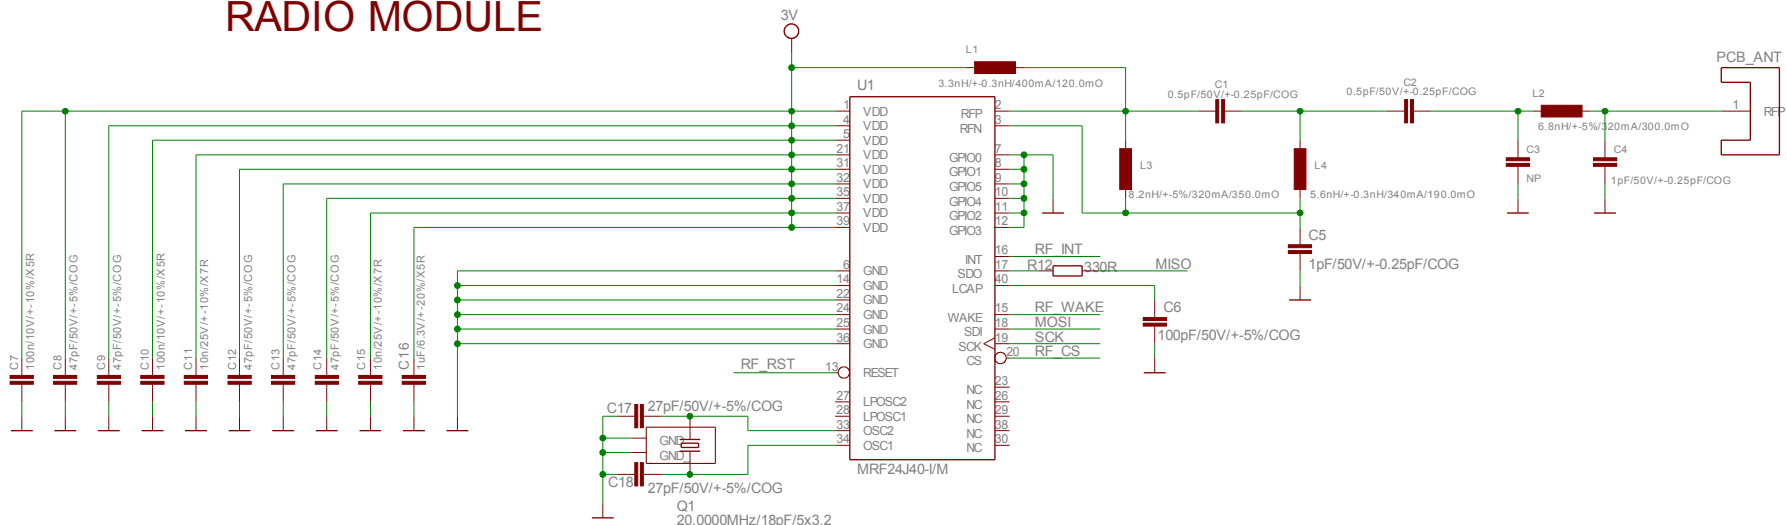

# RADIO MODULE

# RESET CIRCUIT

# I2C SENSOR