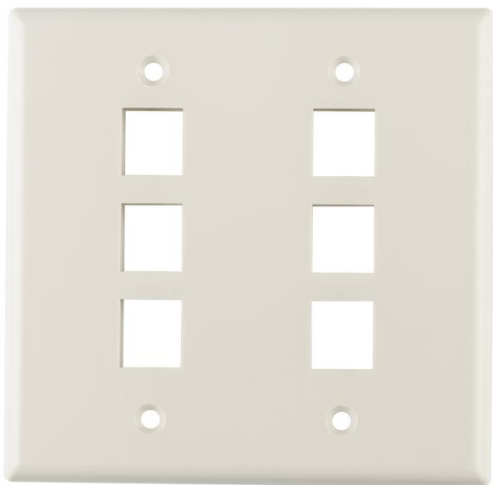

Specification Sheet

Part Number: FPDGSIX-FW

Dual Gang 6 Port Flush Mount Faceplate, ABS 94V-0, Office White, 1/pkg

Article Number	854-39229
Type	FPDGSIX
Color	Office White (OEWH)
Features & Benefits	<ul style="list-style-type: none">• Smooth finish, flush mount faceplate enables quick and easy installations.• Plastic windows provide identification and also cover up the mounting screws.• All faceplates come with color-matched mounting screws for a cleaner appearance.
Quantity Per	bag

Product Description

HellermannTyton offers a faceplate to fit into the breakout areas of most modular furniture brands including Herman Miller® Haworth®, HON®, and Steelcase®. The 3 or 4 port faceplate easily snaps into standard modular furniture openings. It can accommodate HellermannTyton modular jacks and multimedia modules, providing solutions for voice, coax, audio, video and fiber applications. The furniture faceplate ports can be identified with HellermannTyton faceplate labels.

Short Description

Dual Gang 6 Port Flush Mount Faceplate, ABS 94V-0, Office White, 1/pkg

Global Part Name

FPDGSIX

Technical Description

Dual Gang 6 Port Flush Mount Faceplate, Office White

Port Count

6