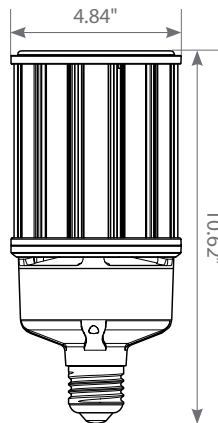

## Specifications

|                             | Input Power | Lumen Output | Luminous Efficacy | Estimated Yearly Cost | Input Voltage |
|-----------------------------|-------------|--------------|-------------------|-----------------------|---------------|
| <b>Bare Lamp</b>            | 100 W       | 14000 lm     | 140 lm/W          | \$12.04               | AC100-277V    |
| <b>Installed in Fixture</b> | 95 W        | 11369 lm     | 120 lm/W          | \$11.41               |               |

### Product Dimensions