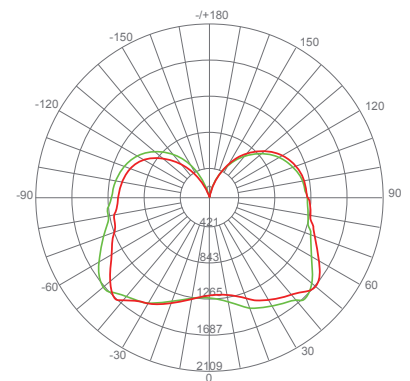

Product Photometric Data

Euri Lighting | A Division of IRTRONIX Inc.