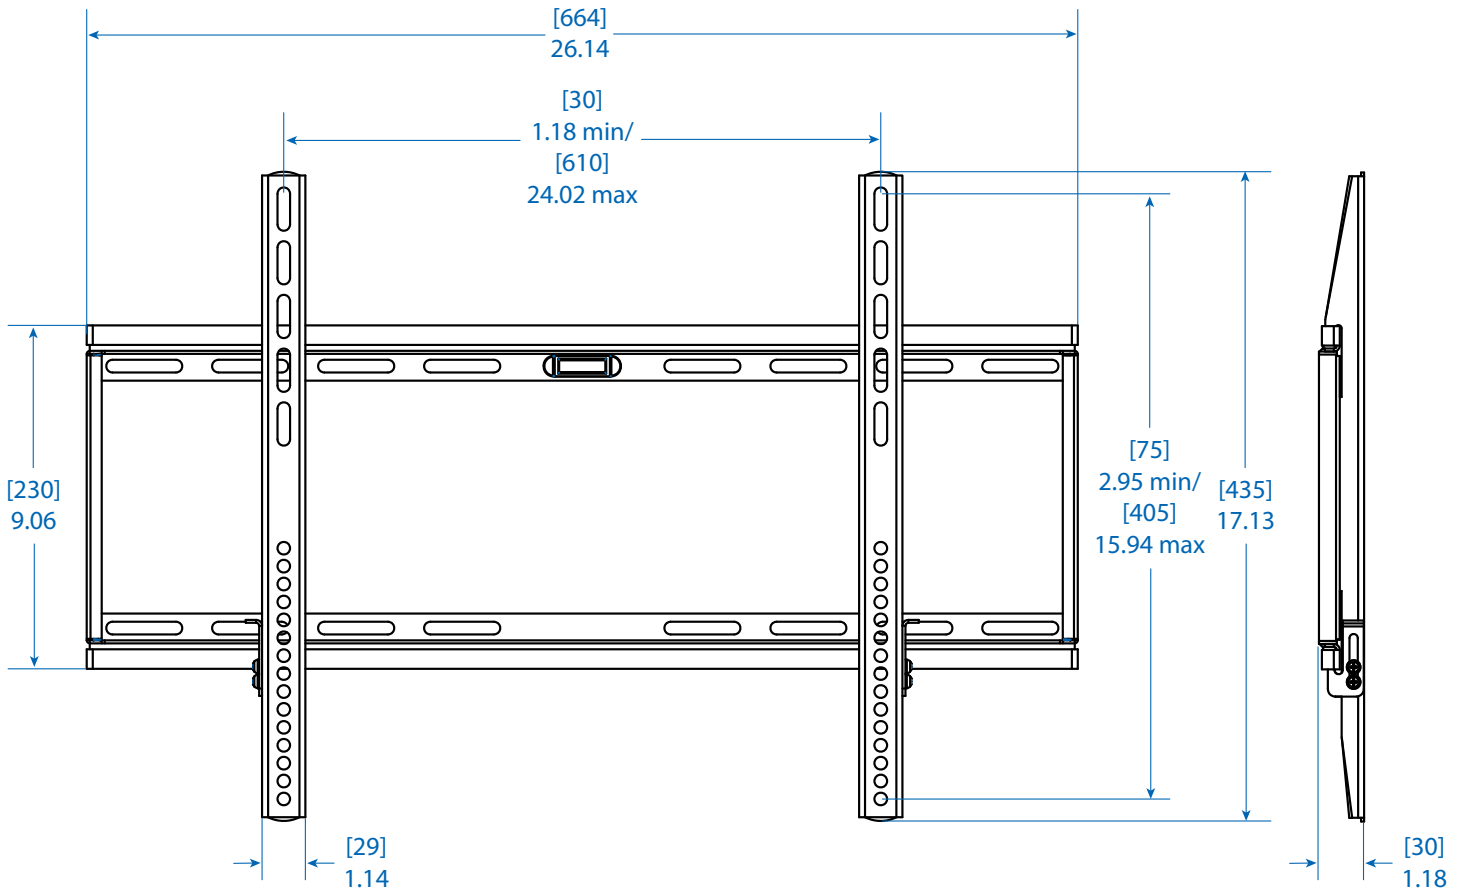

MODEL:

DWF3270X

Dimensions: [mm] INCHES

Tripp Lite has a policy of continuous improvement. Specifications are subject to change without notice.

1111 W. 35th Street
Chicago, IL 60609 USA
773.869.1234
www.tripplite.com