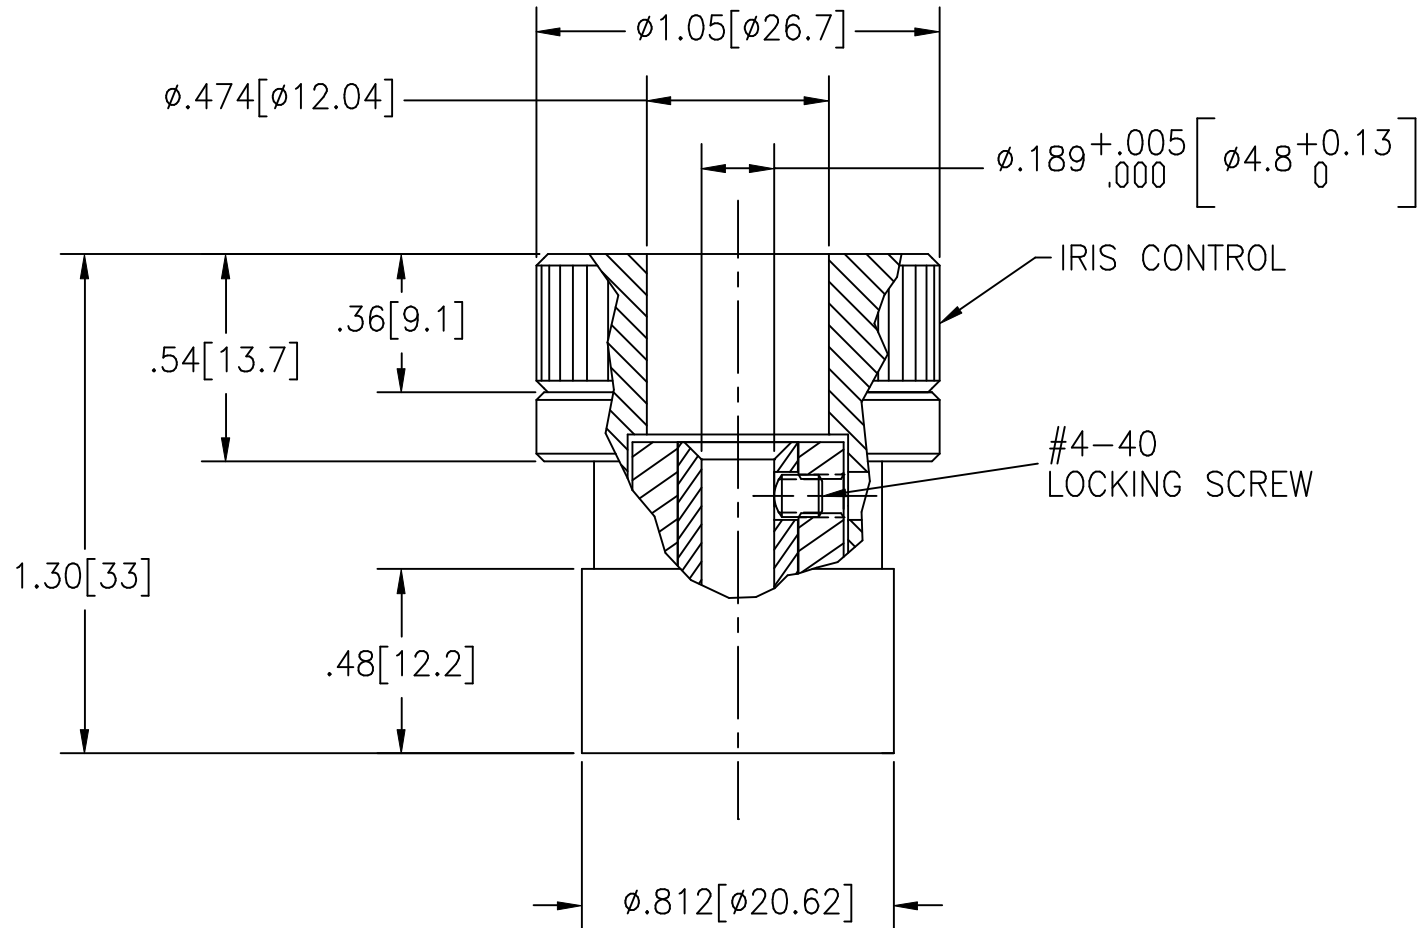

29-65-17 FIBER OPTIC MOUNT WITH IRIS

REV A 26SE97
SCALE: 2X